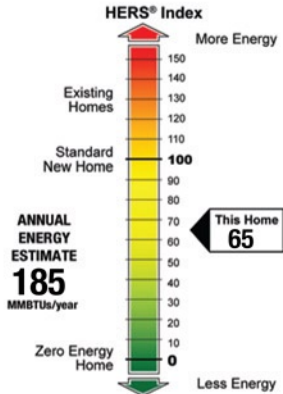

# HOME PERFORMANCE LABEL™

**ADDRESS:** 1234 Somewhere Dr.  
Raleigh, NC 27606

**Assessment Date:** 06/01/2011  
**House Size:** 2,300 Square Feet

*\*This sticker is intended for comparison purposes only. Actual use is dependant upon occupant actions. Estimates are based on HERS (Home Energy Rating System) standards.*