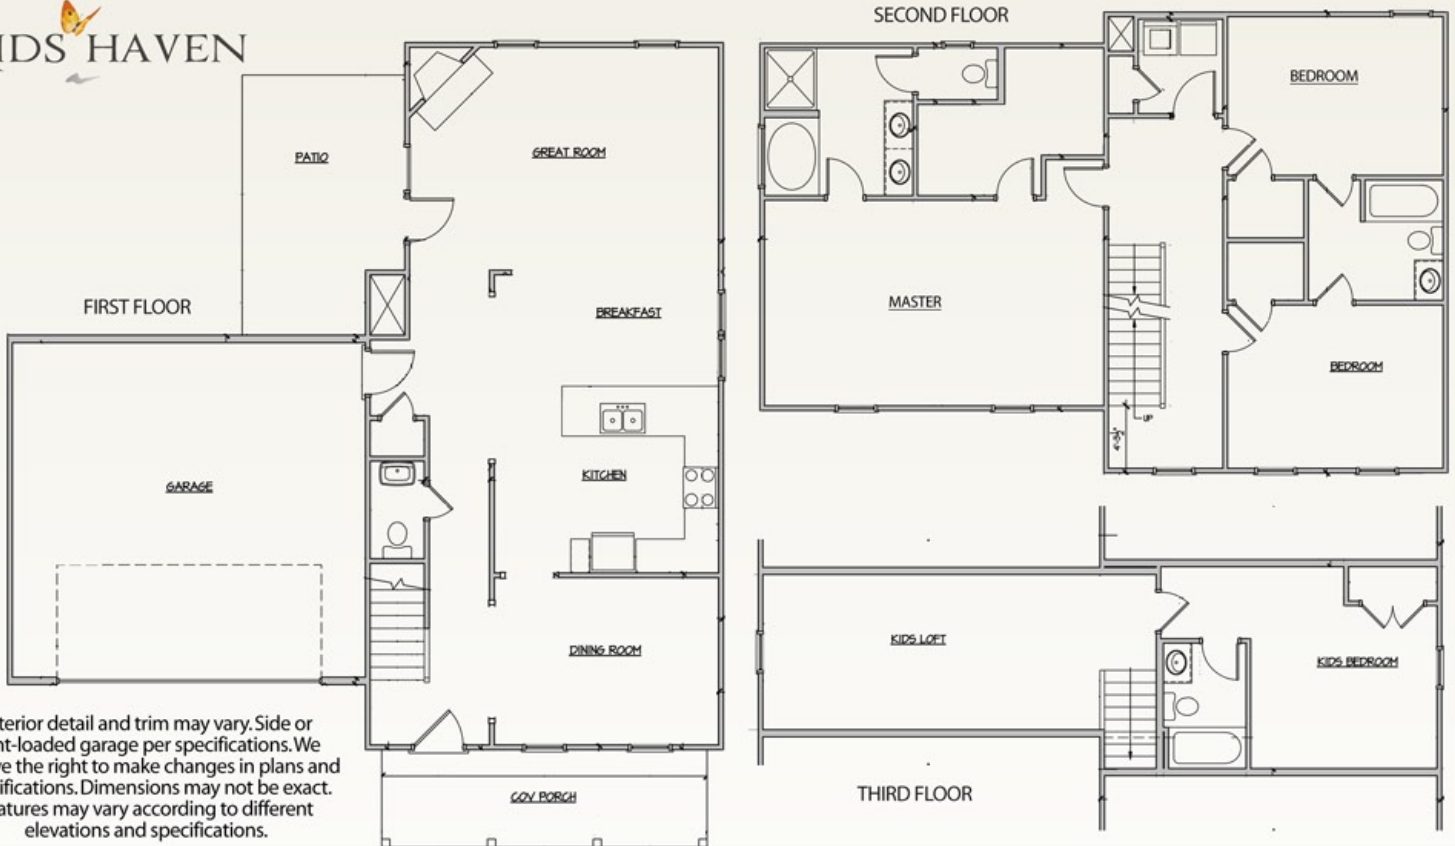

# Abbey View

2,588 sq. ft.

## KIDS HAVEN

Exterior detail and trim may vary. Side or front-loaded garage per specifications. We reserve the right to make changes in plans and specifications. Dimensions may not be exact. Features may vary according to different elevations and specifications.