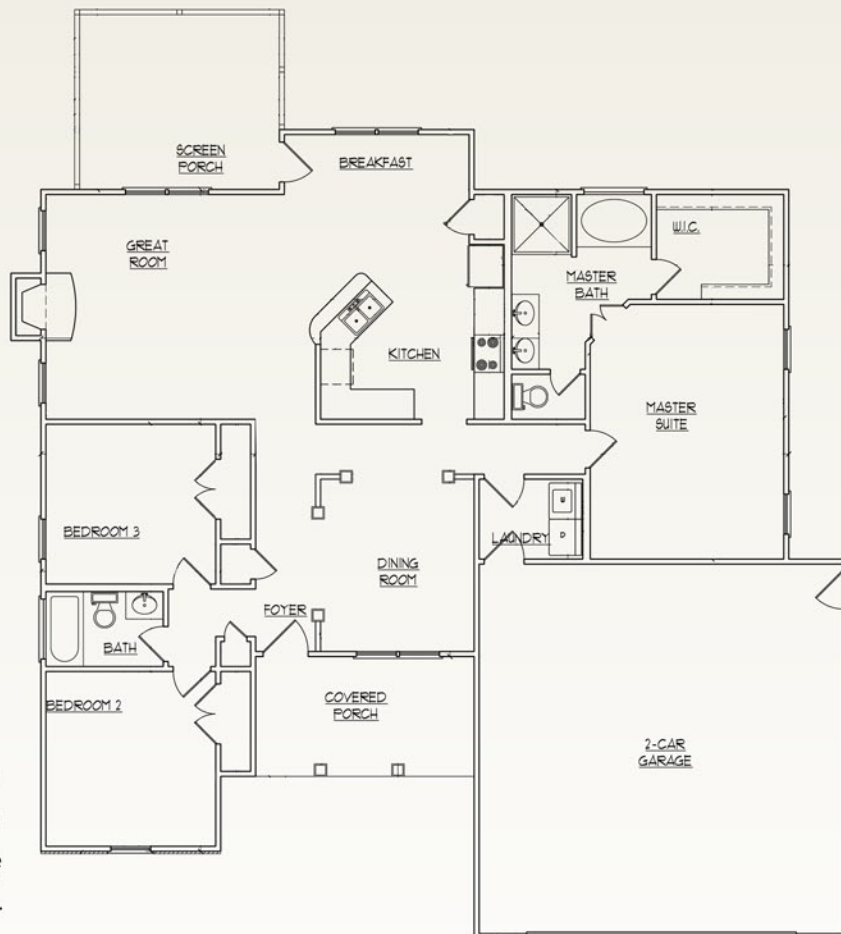

# Bellwood

1,664 sq. ft.

Exterior detail and trim may vary. Side or front-loaded garage per specifications. We reserve the right to make changes in plans and specifications. Dimensions may not be exact. Features may vary according to different elevations and specifications.