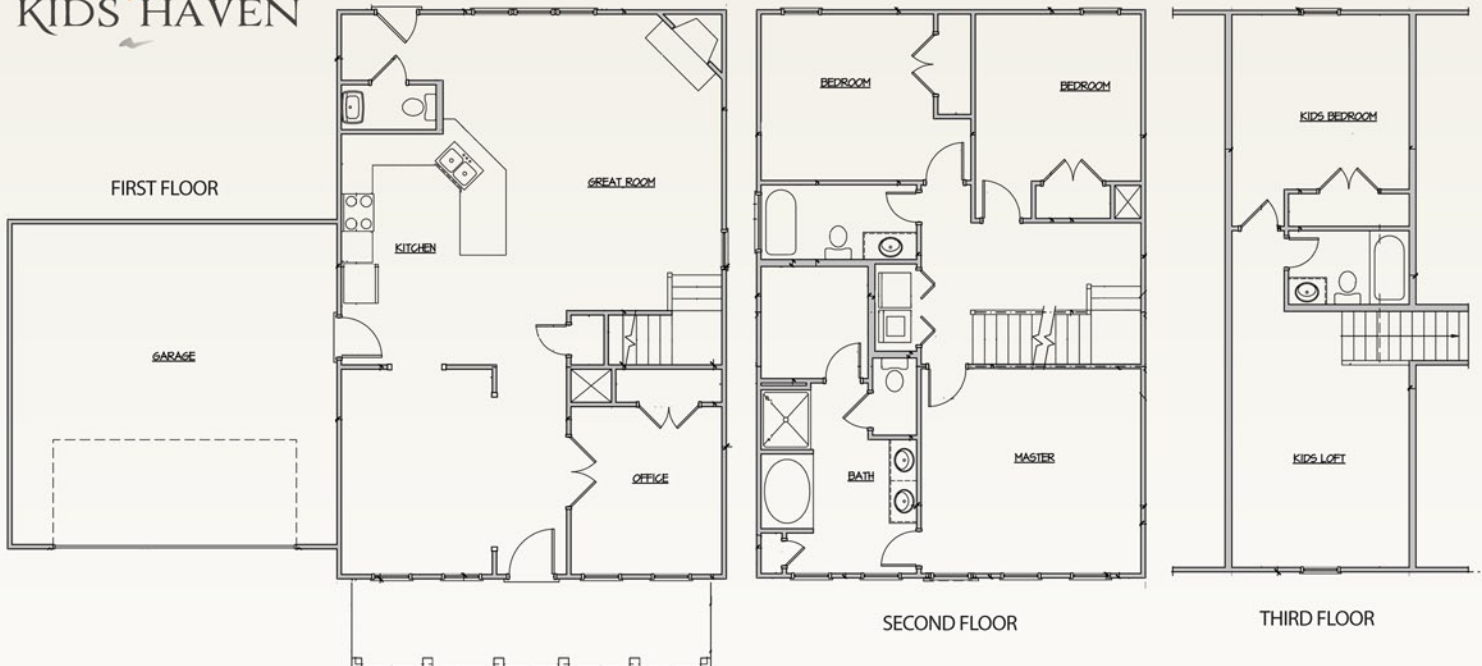

Carriage Hill (option 1)

2,462 sq. ft.

KIDS HAVEN

Exterior detail and trim may vary. Side or front-loaded garage per specifications. We reserve the right to make changes in plans and specifications. Dimensions may not be exact. Features may vary according to different elevations and specifications.