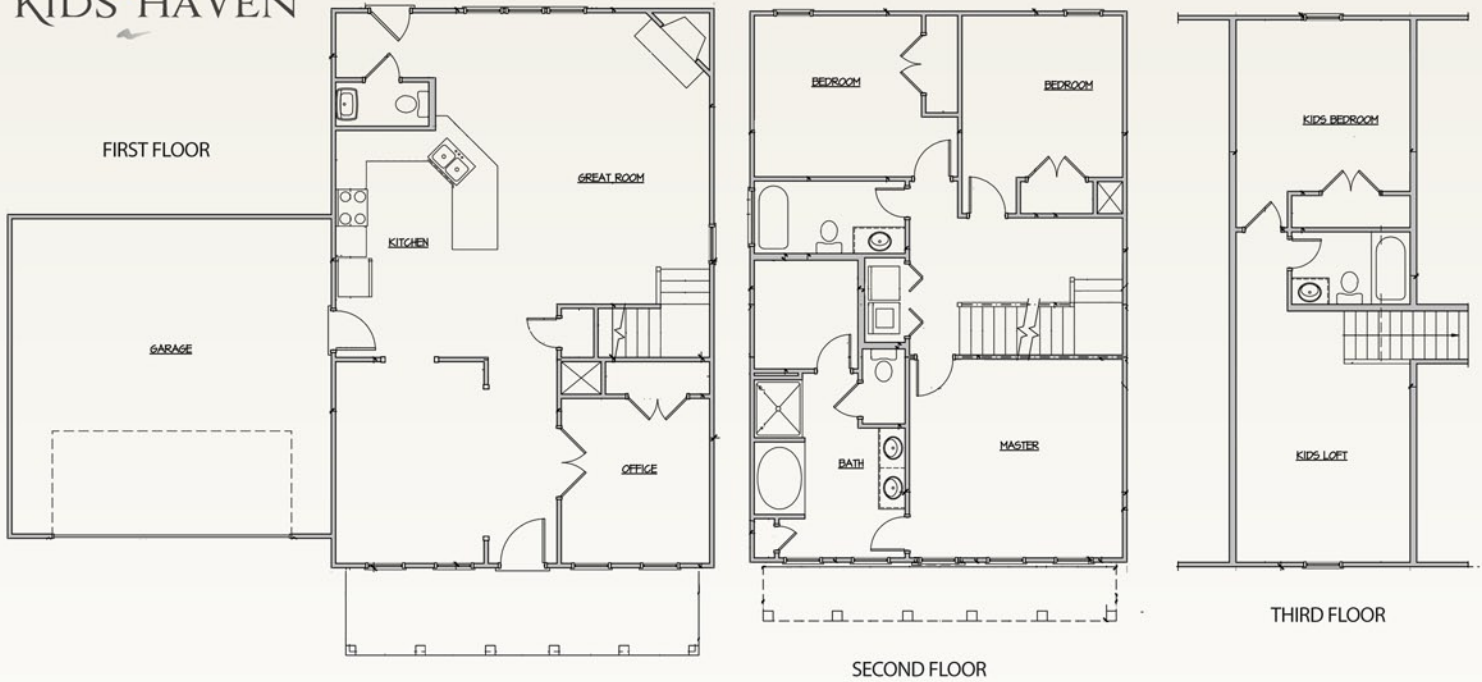

Carriage Hill (option 2)

2,462 sq. ft.

KIDS HAVEN

Exterior detail and trim may vary. Side or front-loaded garage per specifications. We reserve the right to make changes in plans and specifications. Dimensions may not be exact. Features may vary according to different elevations and specifications.