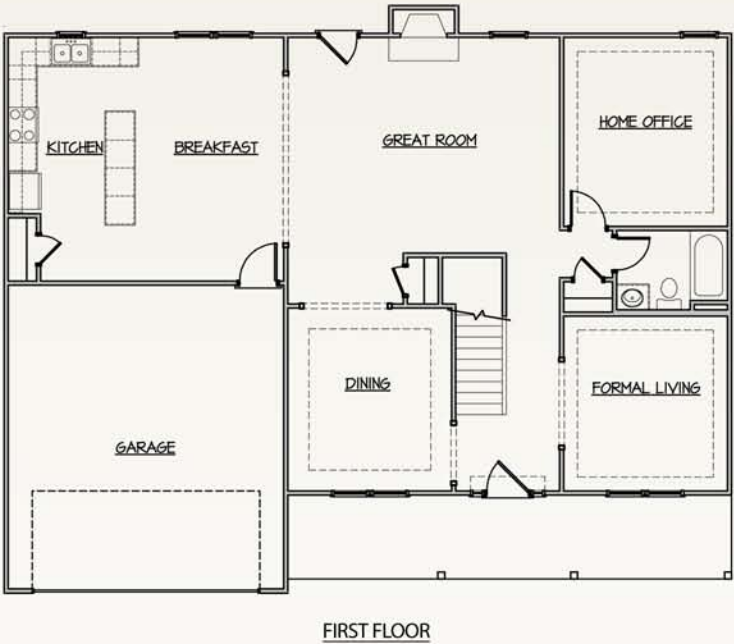

The Cedar Hill

2,957 sq. ft.

Exterior detail and trim may vary. Side or front-loaded garage per specifications. We reserve the right to make changes in plans and specifications. Dimensions may not be exact. Features may vary according to different elevations and specifications.