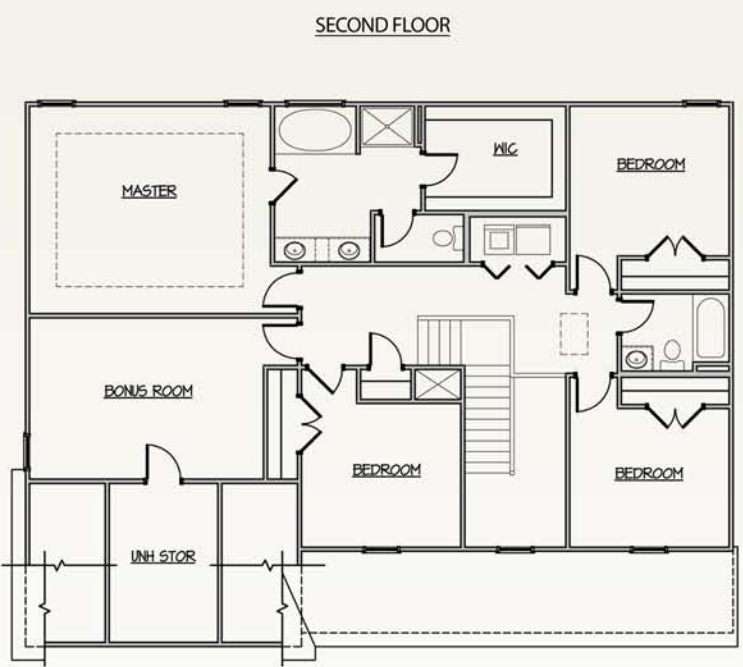

The Cedar Hill

2,957 sq. ft.

Exterior detail and trim may vary. Side or front-loaded garage per specifications. We reserve the right to make changes in plans and specifications. Dimensions may not be exact. Features may vary according to different elevations and specifications.