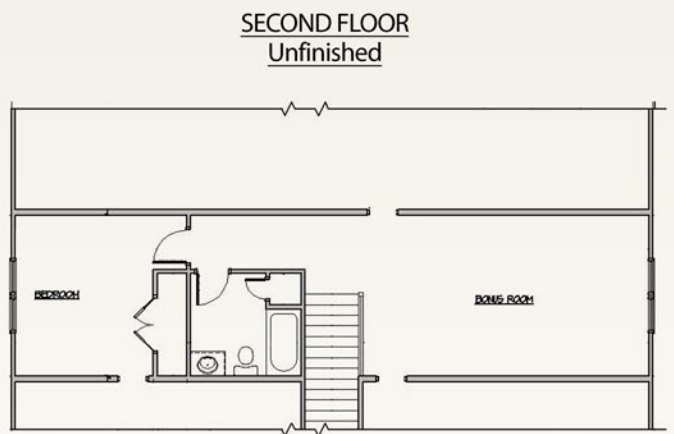

Davenport

1,642 sq. ft.

Exterior detail and trim may vary. Side or front-loaded garage per specifications. We reserve the right to make changes in plans and specifications. Dimensions may not be exact. Features may vary according to different elevations and specifications.