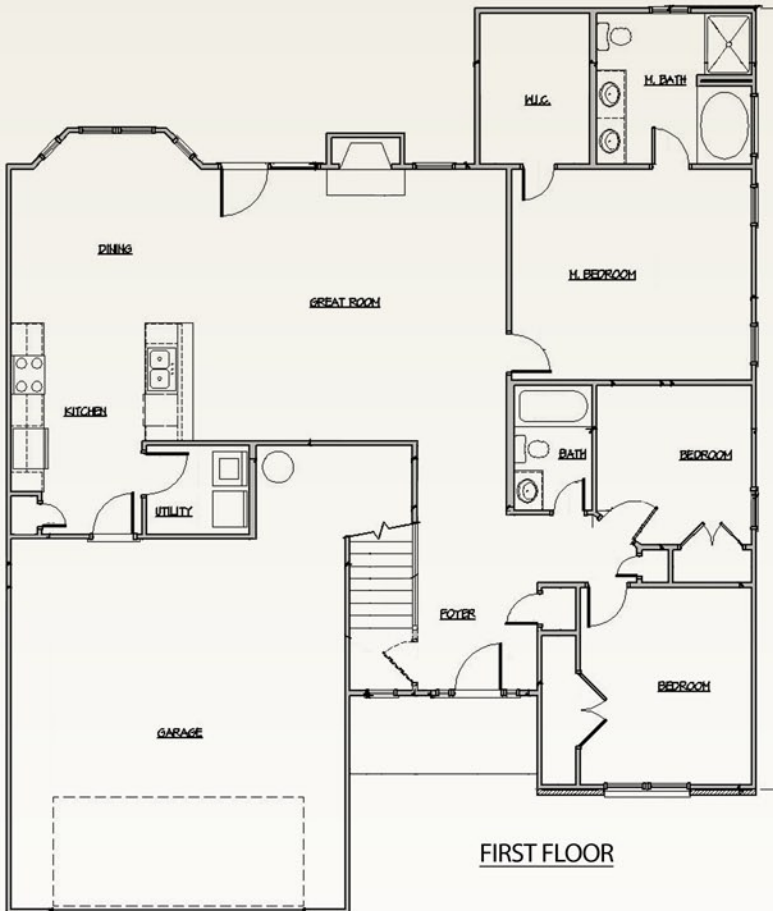

Davenport

1,642 sq. ft.

Exterior detail and trim may vary. Side or front-loaded garage per specifications. We reserve the right to make changes in plans and specifications. Dimensions may not be exact. Features may vary according to different elevations and specifications.