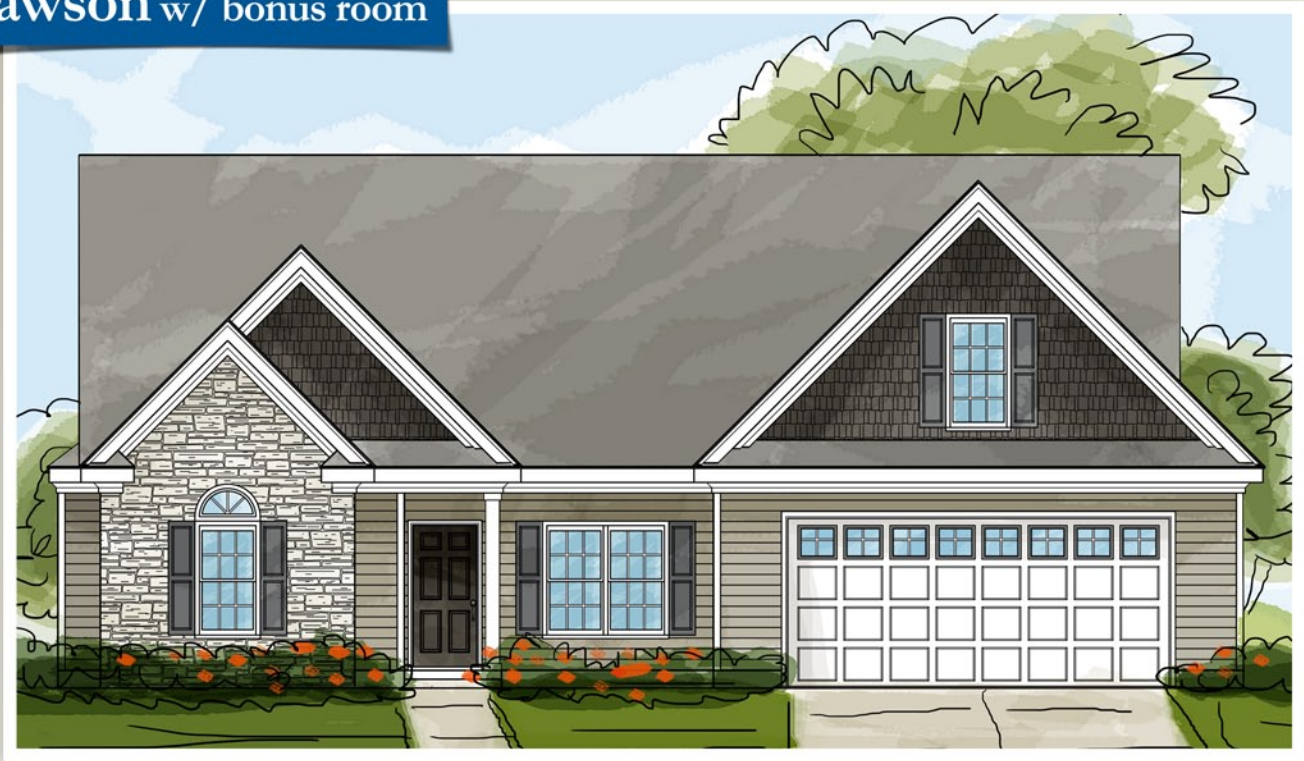

Dawson w/ bonus room

2,047 sq. ft.

Exterior detail and trim may vary. Side or front-loaded garage per specifications. We reserve the right to make changes in plans and specifications. Dimensions may not be exact. Features may vary according to different elevations and specifications.