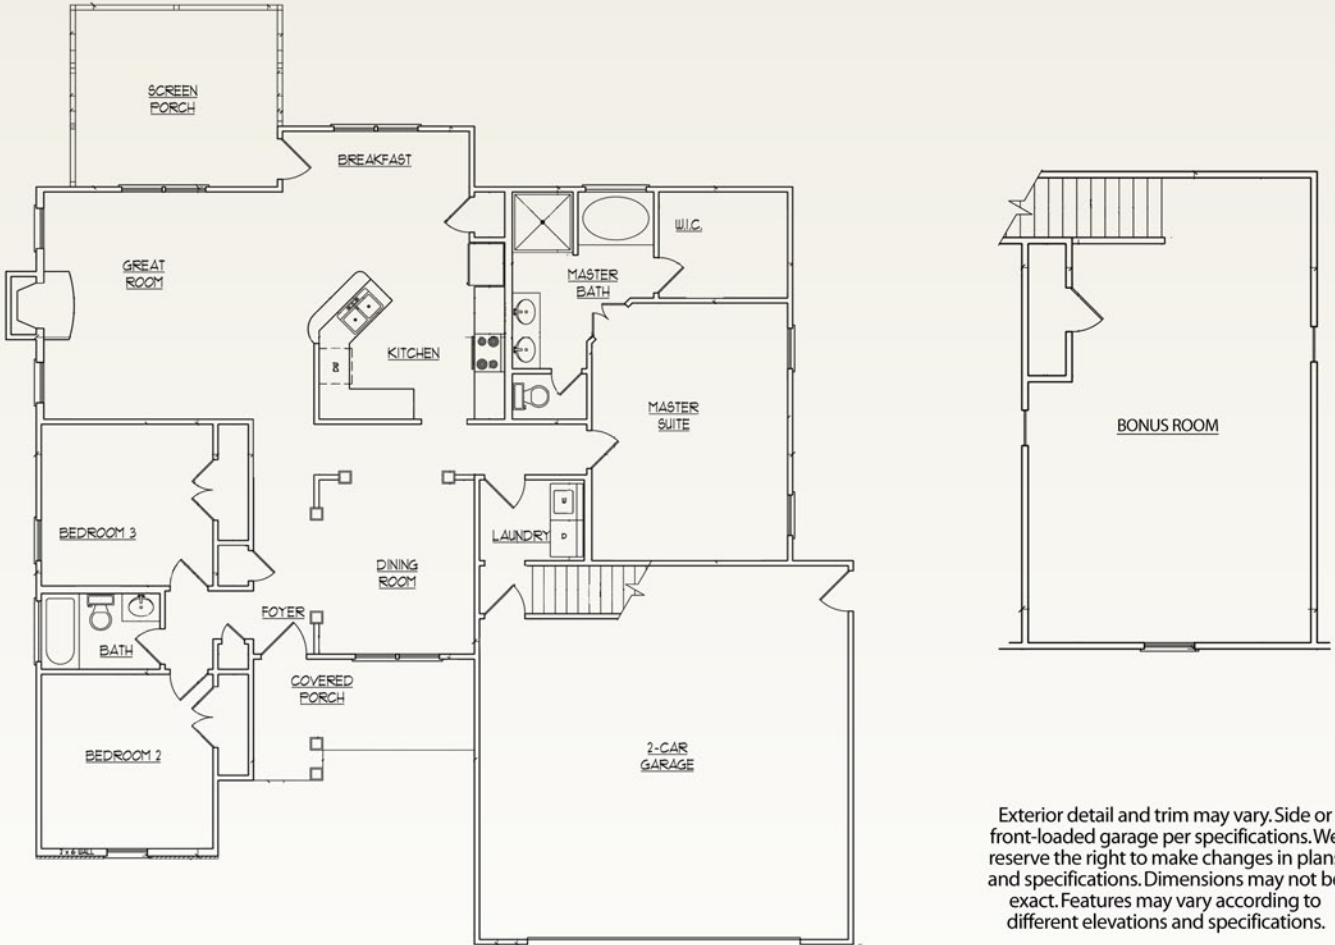

Dawson w/ bonus room

2,047 sq. ft.

Exterior detail and trim may vary. Side or front-loaded garage per specifications. We reserve the right to make changes in plans and specifications. Dimensions may not be exact. Features may vary according to different elevations and specifications.