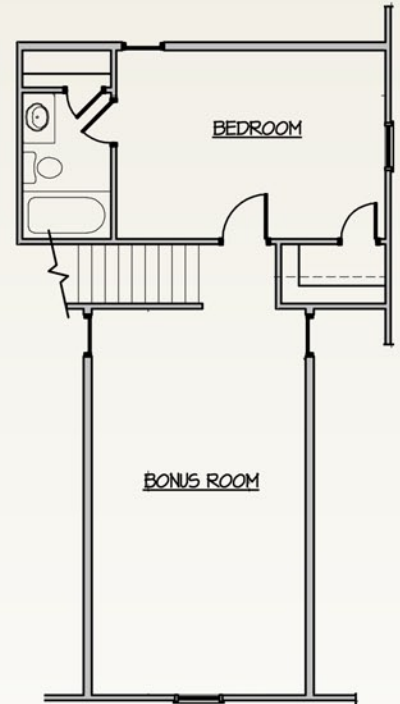

Hazlewood

2,089 sq. ft.

Exterior detail and trim may vary. Side or front-loaded garage per specifications. We reserve the right to make changes in plans and specifications. Dimensions may not be exact. Features may vary according to different elevations and specifications.