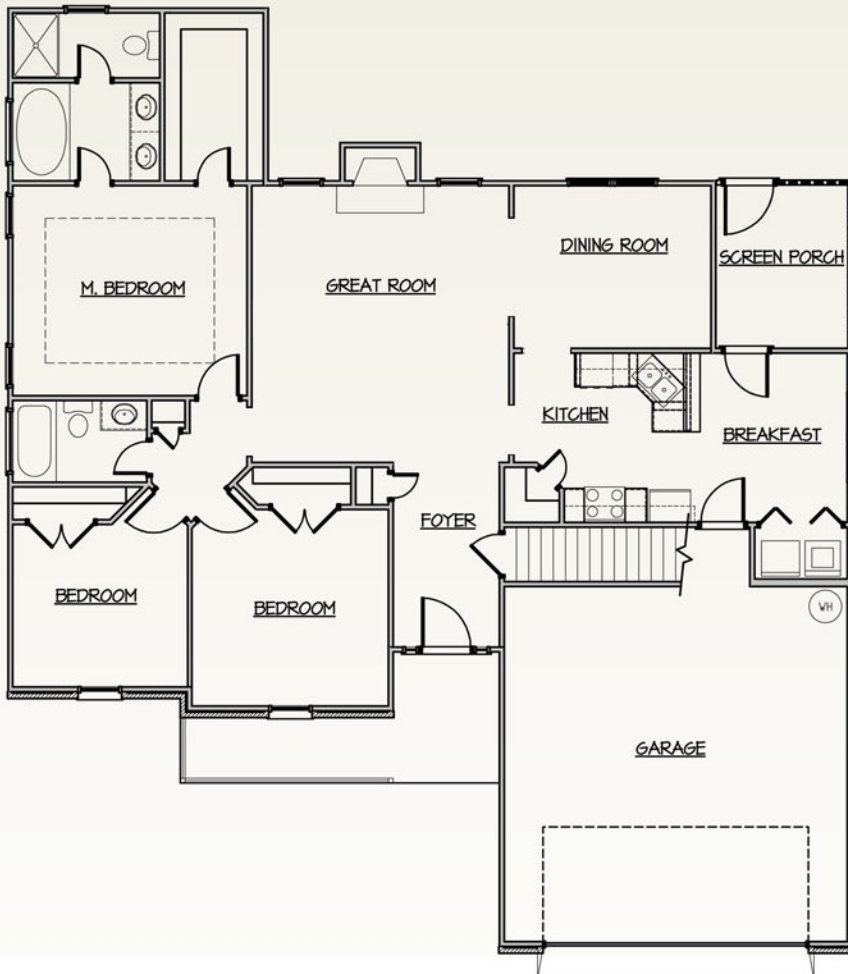

Hazlewood

2,089 sq. ft.

Exterior detail and trim may vary. Side or front-loaded garage per specifications. We reserve the right to make changes in plans and specifications. Dimensions may not be exact. Features may vary according to different elevations and specifications.