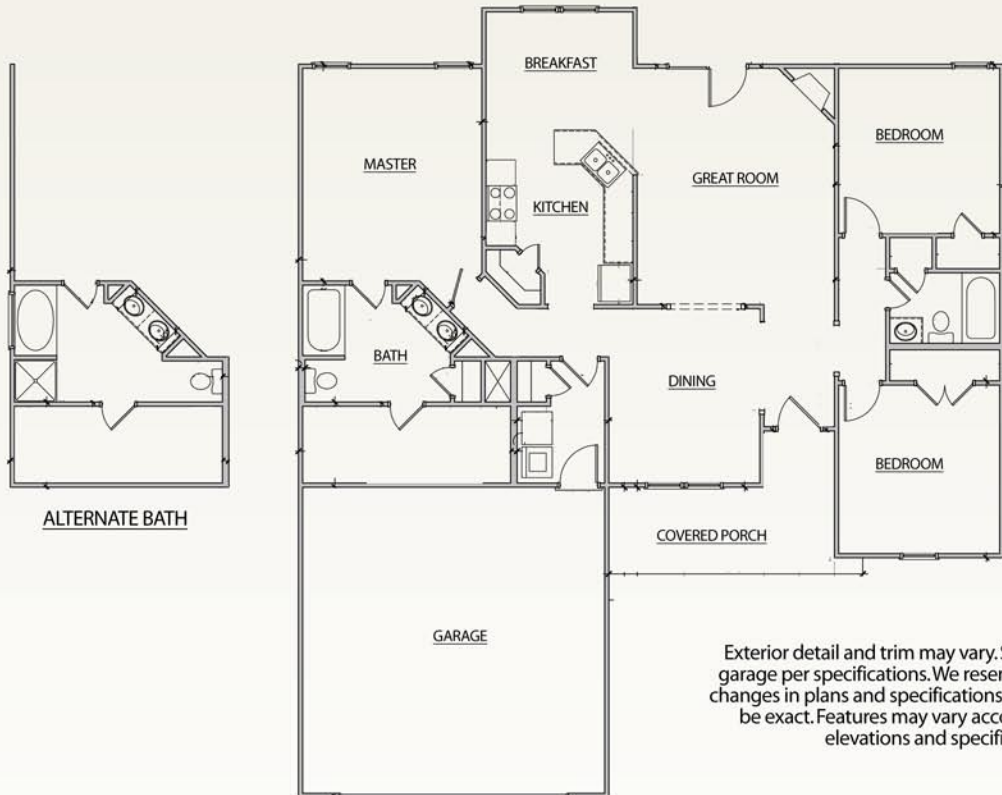

Highlander

1,584 sq. ft.

Exterior detail and trim may vary. Side or front-loaded garage per specifications. We reserve the right to make changes in plans and specifications. Dimensions may not be exact. Features may vary according to different elevations and specifications.