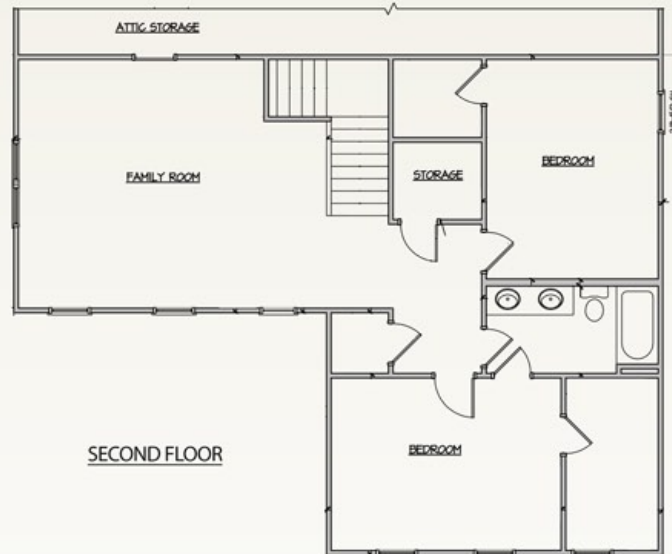

# Maplewood

2,398 sq. ft.

**KIDS HAVEN**

Exterior detail and trim may vary. Side or front-loaded garage per specifications. We reserve the right to make changes in plans and specifications. Dimensions may not be exact. Features may vary according to different elevations and specifications.