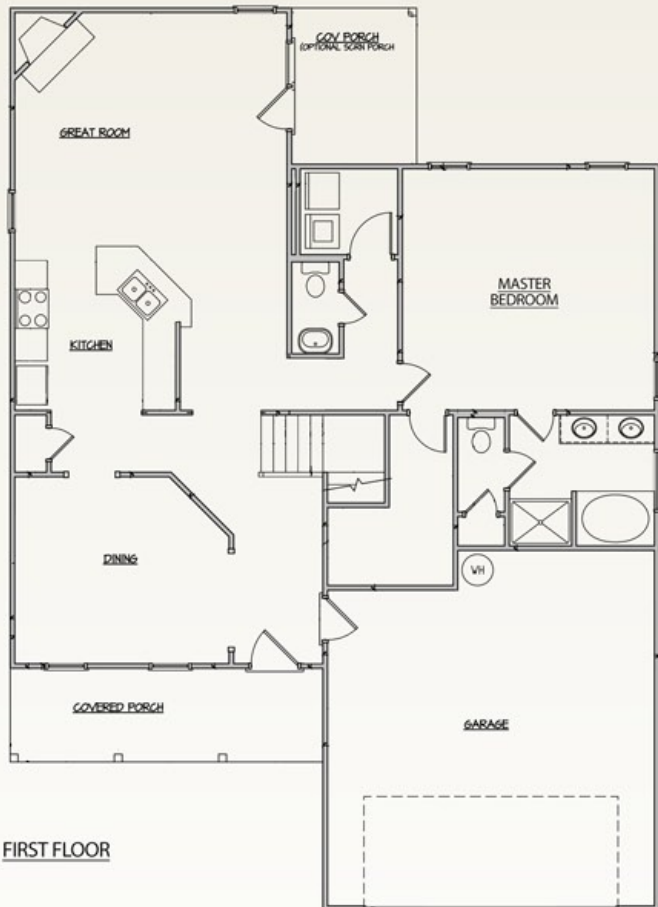

# Maplewood

2,398 sq. ft.

**KIDS HAVEN**

Exterior detail and trim may vary. Side or front-loaded garage per specifications. We reserve the right to make changes in plans and specifications. Dimensions may not be exact. Features may vary according to different elevations and specifications.