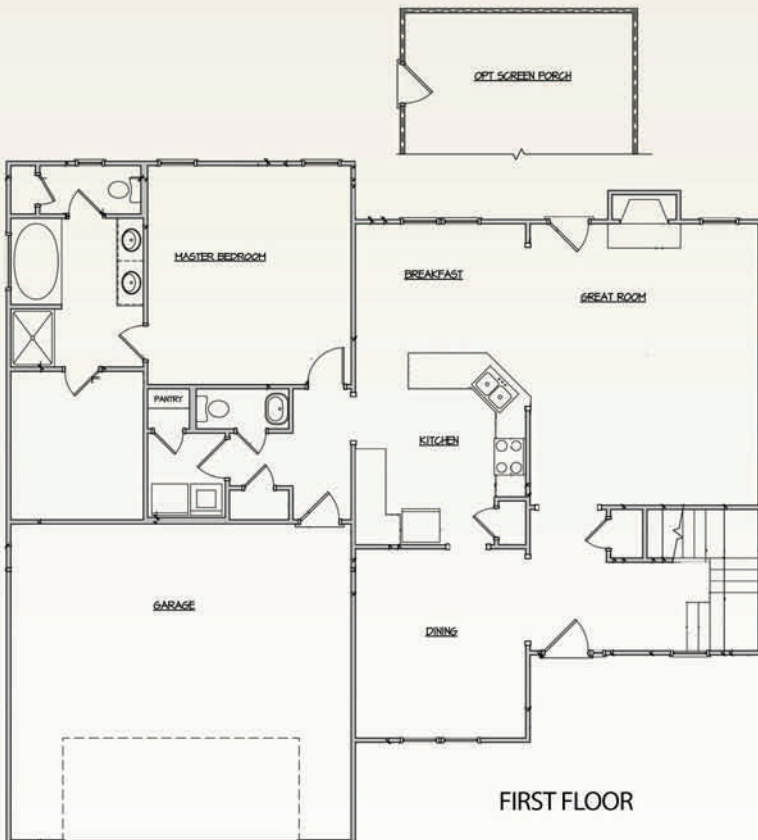

Montgomery

3,141 sq. ft.

Exterior detail and trim may vary. Side or front-loaded garage per specifications. We reserve the right to make changes in plans and specifications. Dimensions may not be exact. Features may vary according to different elevations and specifications.