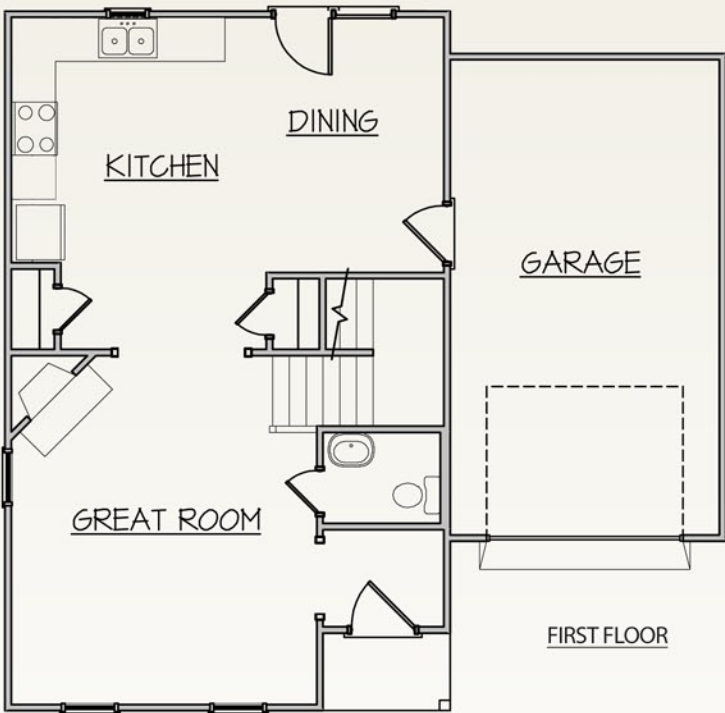

# New Harmony

1,500 sq. ft.

Exterior detail and trim may vary. Side or front-loaded garage per specifications. We reserve the right to make changes in plans and specifications. Dimensions may not be exact. Features may vary according to different elevations and specifications.