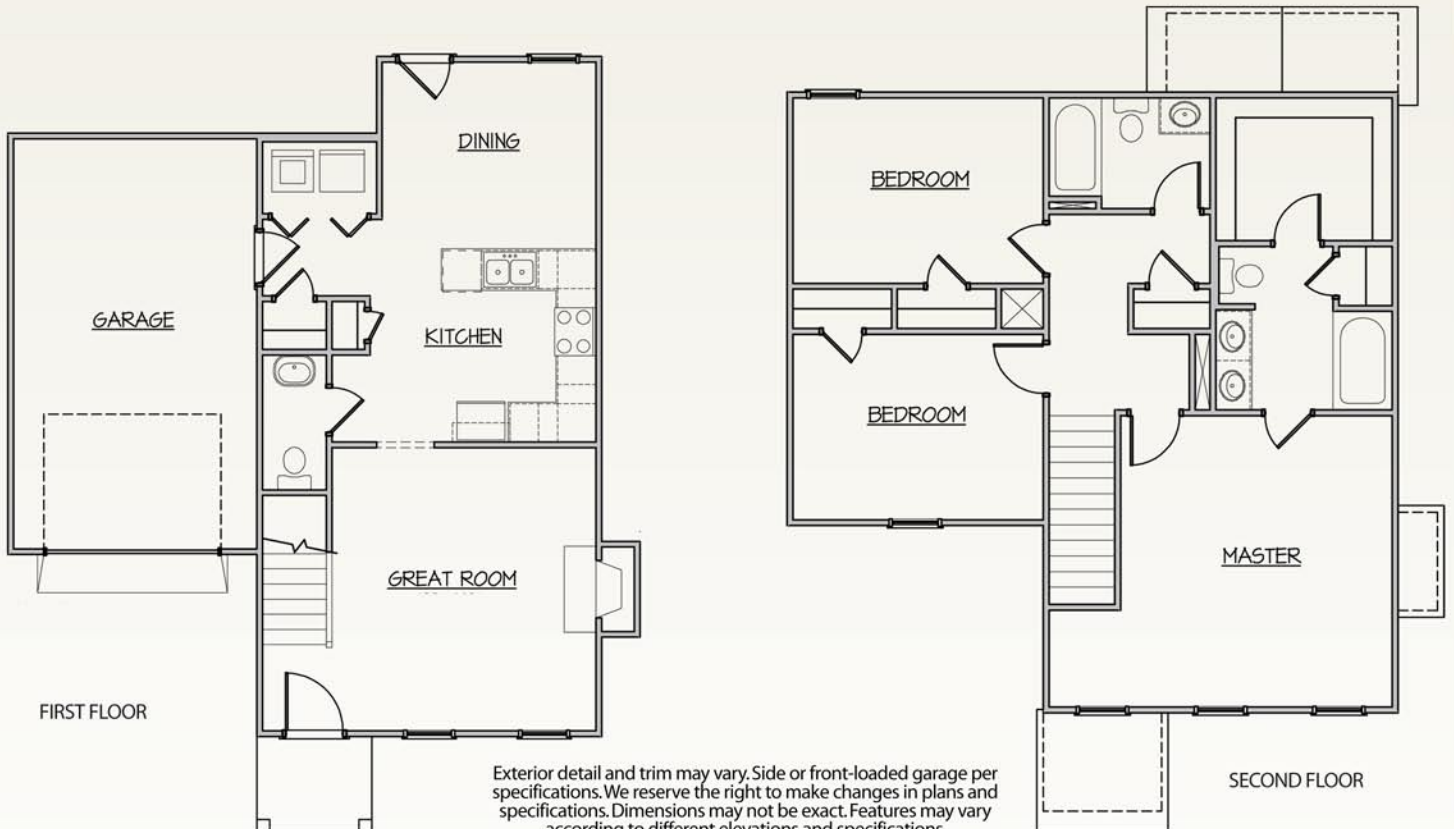

New Providence

1,466 sq. ft.

Exterior detail and trim may vary. Side or front-loaded garage per specifications. We reserve the right to make changes in plans and specifications. Dimensions may not be exact. Features may vary according to different elevations and specifications.