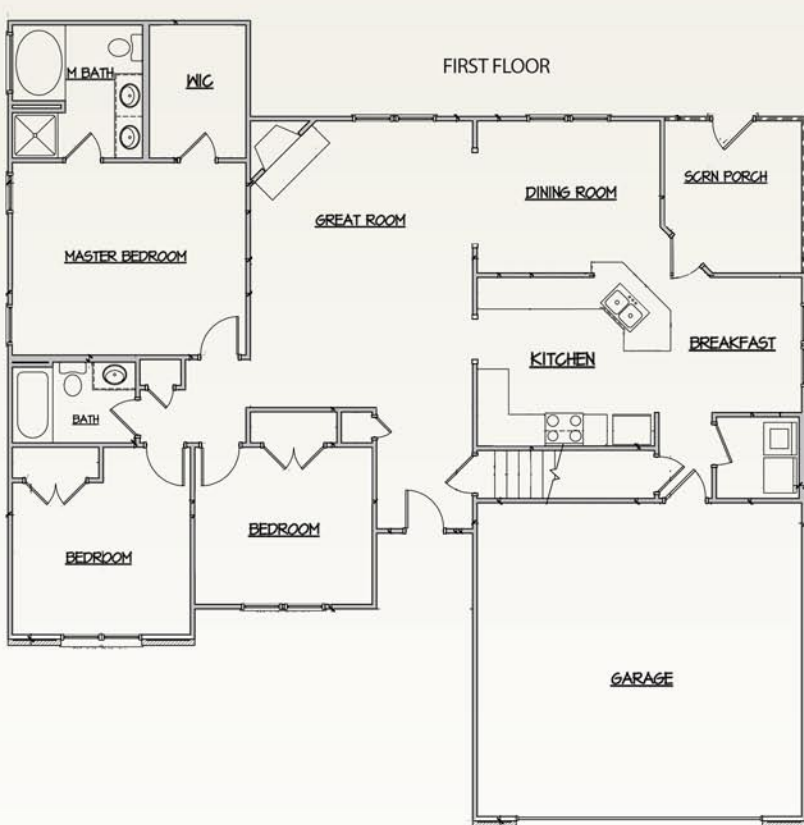

Nolan

2,212 sq. ft.

Exterior detail and trim may vary. Side or front-loaded garage per specifications. We reserve the right to make changes in plans and specifications. Dimensions may not be exact. Features may vary according to different elevations and specifications.