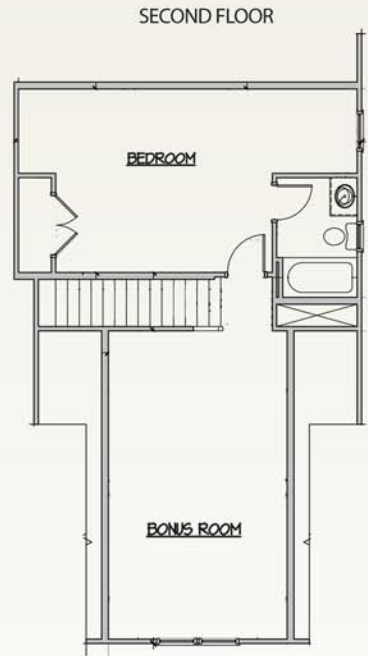

Nolan

2,212 sq. ft.

Exterior detail and trim may vary. Side or front-loaded garage per specifications. We reserve the right to make changes in plans and specifications. Dimensions may not be exact. Features may vary according to different elevations and specifications.