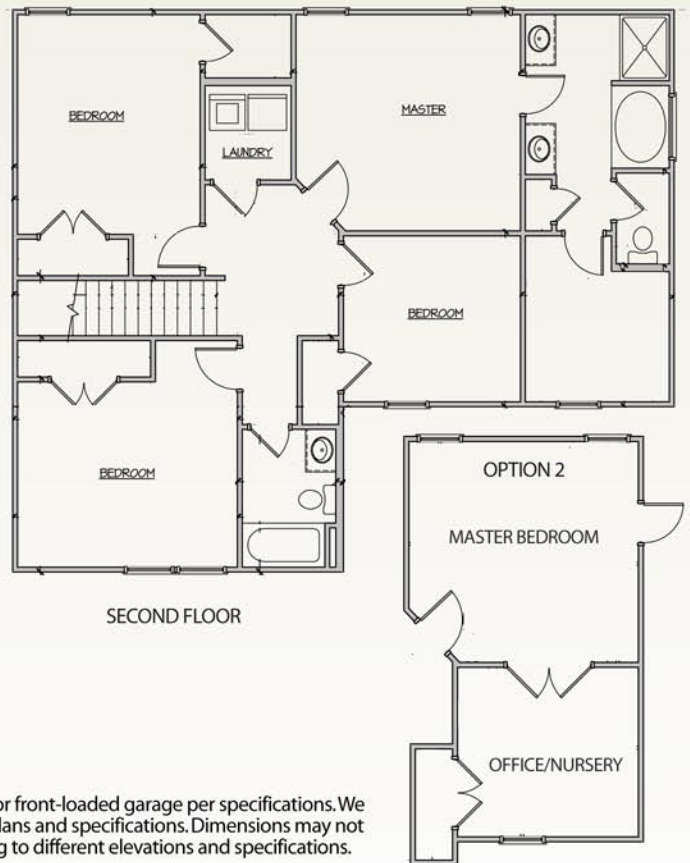

# Retreat II

2,042 sq. ft.

Exterior detail and trim may vary. Side or front-loaded garage per specifications. We reserve the right to make changes in plans and specifications. Dimensions may not be exact. Features may vary according to different elevations and specifications.