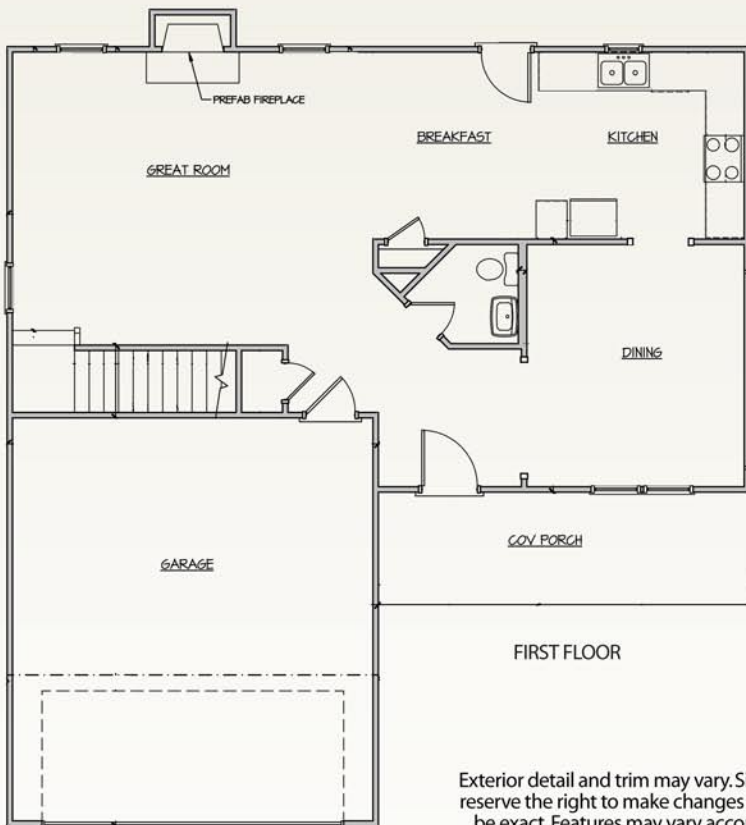

# Retreat II

2,042 sq. ft.

Exterior detail and trim may vary. Side or front-loaded garage per specifications. We reserve the right to make changes in plans and specifications. Dimensions may not be exact. Features may vary according to different elevations and specifications.