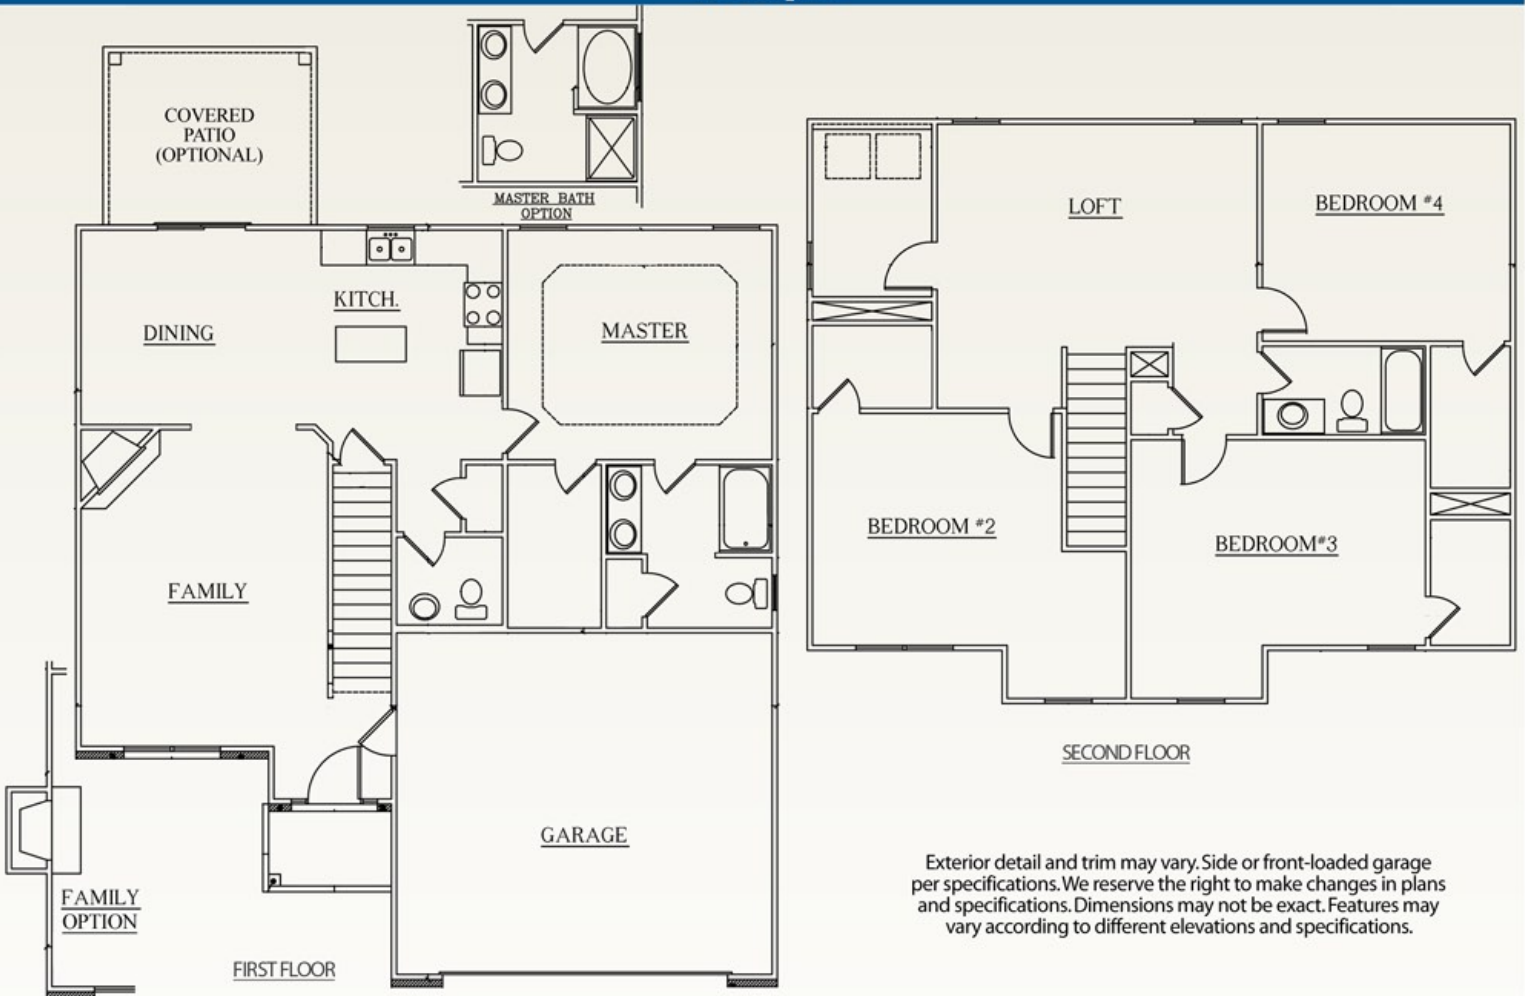

Wellington
Elevation A

2,284 sq. ft.

Exterior detail and trim may vary. Side or front-loaded garage per specifications. We reserve the right to make changes in plans and specifications. Dimensions may not be exact. Features may vary according to different elevations and specifications.