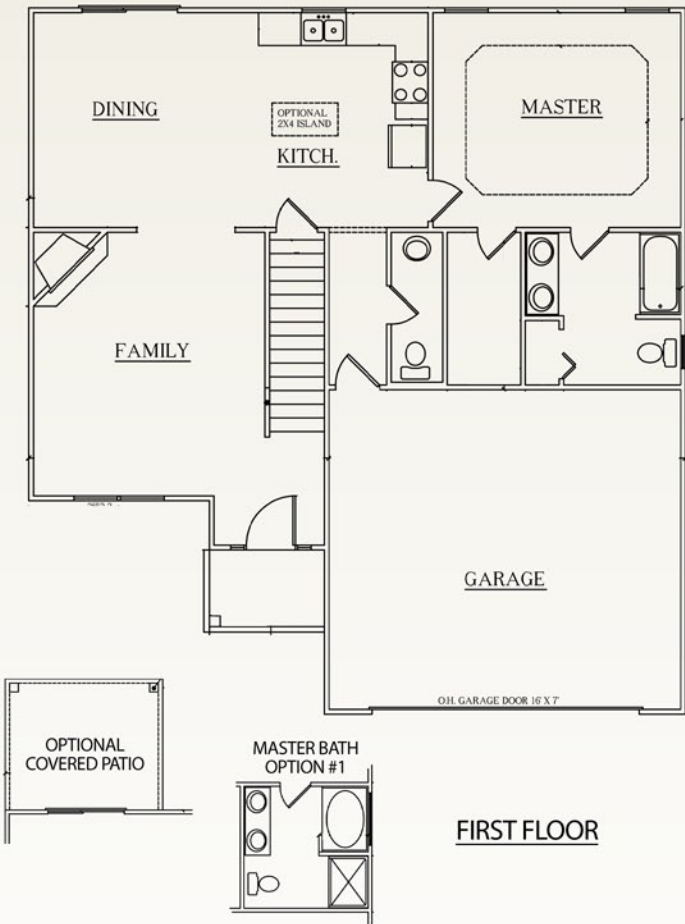

Wellington

2,248 sq. ft.

Exterior detail and trim may vary. Side or front-loaded garage per specifications. We reserve the right to make changes in plans and specifications. Dimensions may not be exact. Features may vary according to different elevations and specifications.