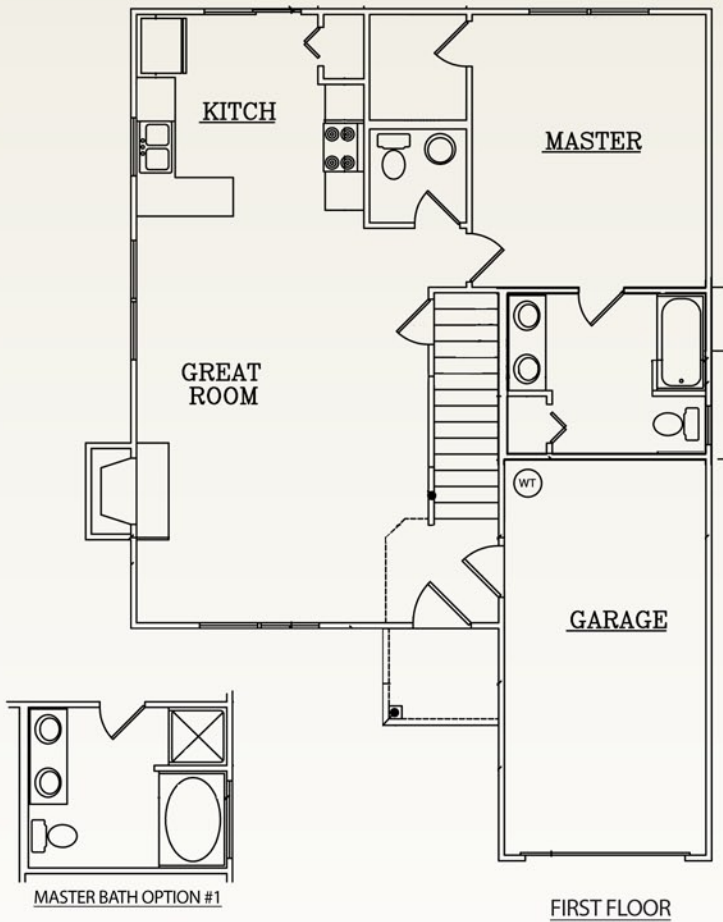

Weston

1,949 sq. ft.

Exterior detail and trim may vary. Side or front-loaded garage per specifications. We reserve the right to make changes in plans and specifications. Dimensions may not be exact. Features may vary according to different elevations and specifications.