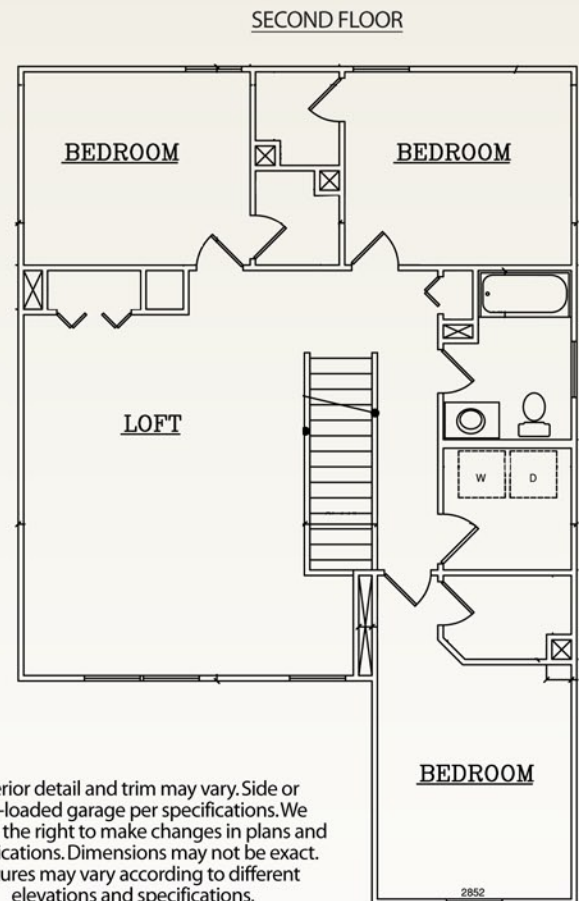

Weston

1,949 sq. ft.

Exterior detail and trim may vary. Side or front-loaded garage per specifications. We reserve the right to make changes in plans and specifications. Dimensions may not be exact. Features may vary according to different elevations and specifications.