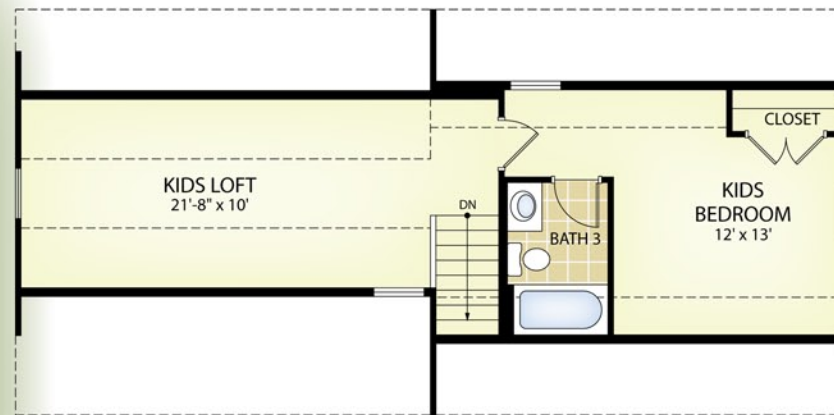

2,588 sq. ft.

The Abbey View - Elevation A

2,588 sq. ft.

The Abbey View - Elevation B with Brick

2,588 sq. ft.

The Abbey View - Elevation B with Stone

2,588 sq. ft.

The Abbey View - Elevation C

CC 2588
The Abbey View

FIRST FLOOR PLAN

THIRD FLOOR PLAN

SECOND FLOOR PLAN