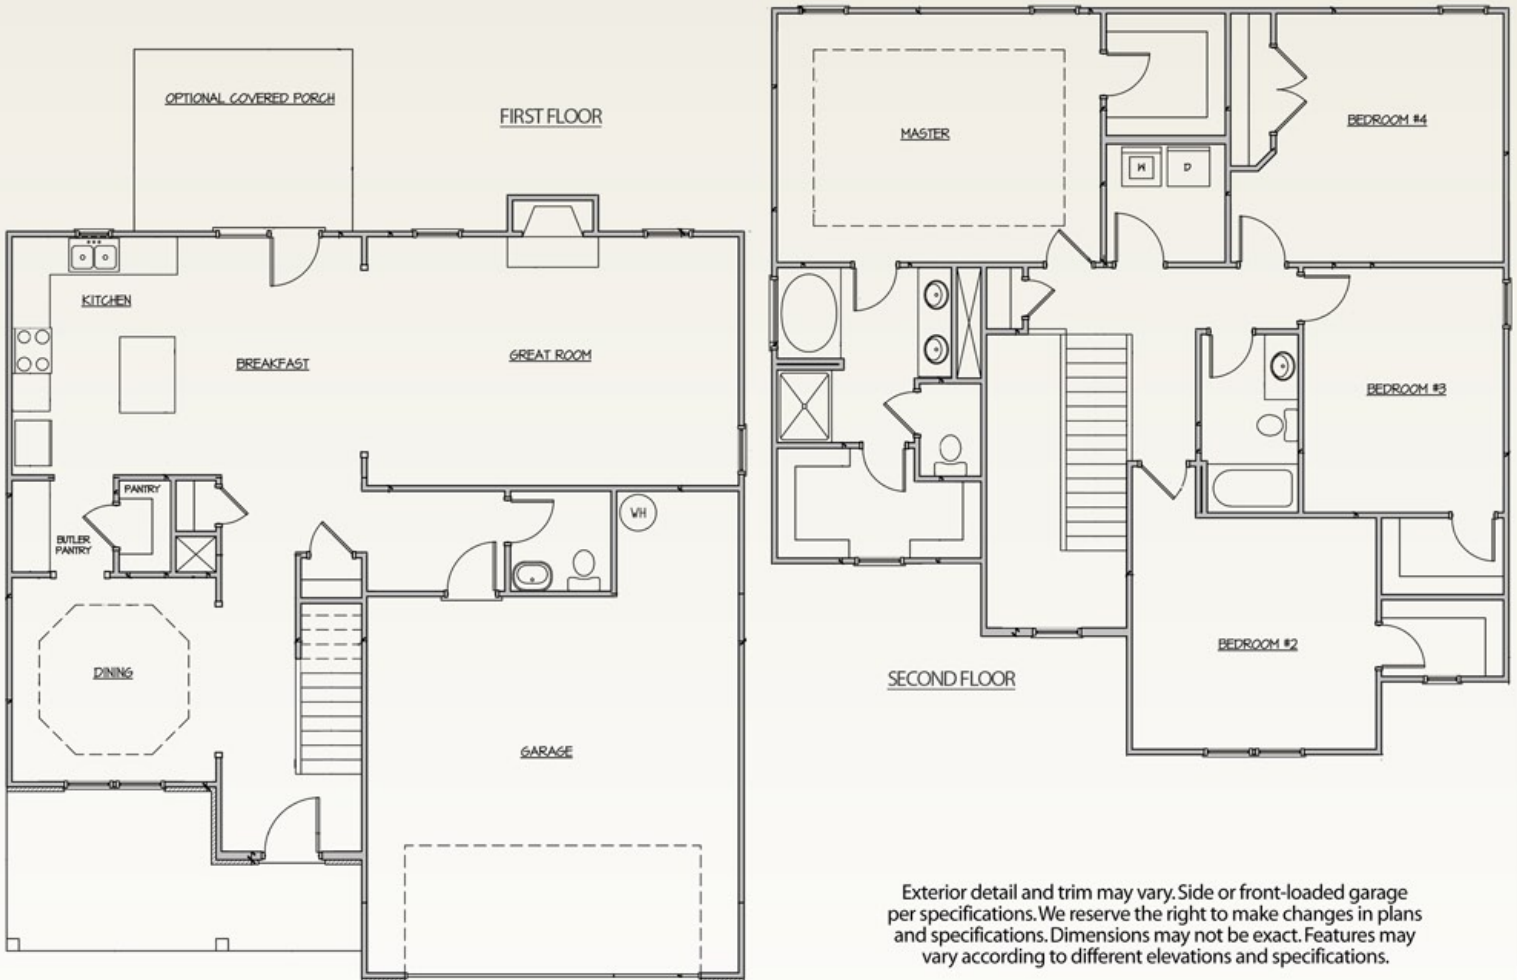

**Chandler**  
Elevation A

2,342 sq. ft.

Exterior detail and trim may vary. Side or front-loaded garage per specifications. We reserve the right to make changes in plans and specifications. Dimensions may not be exact. Features may vary according to different elevations and specifications.