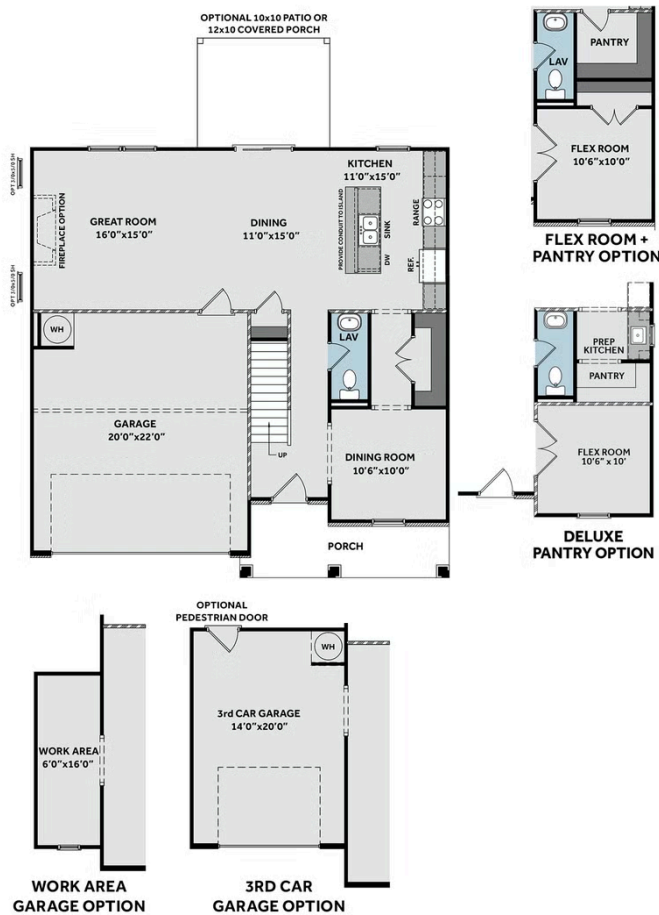

2,048 Sq. Ft.

3 Bed

2.5 Bath

2 Stories

2 Garage

Primary Bed: Up

About Graham - Embark Collection

The Graham is a thoughtfully designed two-story home offering flexible spaces and customizable options to fit a variety of lifestyles. Just off the foyer, choose between a dining room or a private flex room with double doors and a closet—ideal for a home office, playroom, or guest space. A powder room is also conveniently located near the entry.

The kitchen is designed for both everyday living and entertaining, featuring an eat-in island with bar seating, a
...Read More Online

Elevation A

Elevation F

THE GRAHAM

CC2058

FIRST FLOOR

SECOND FLOOR