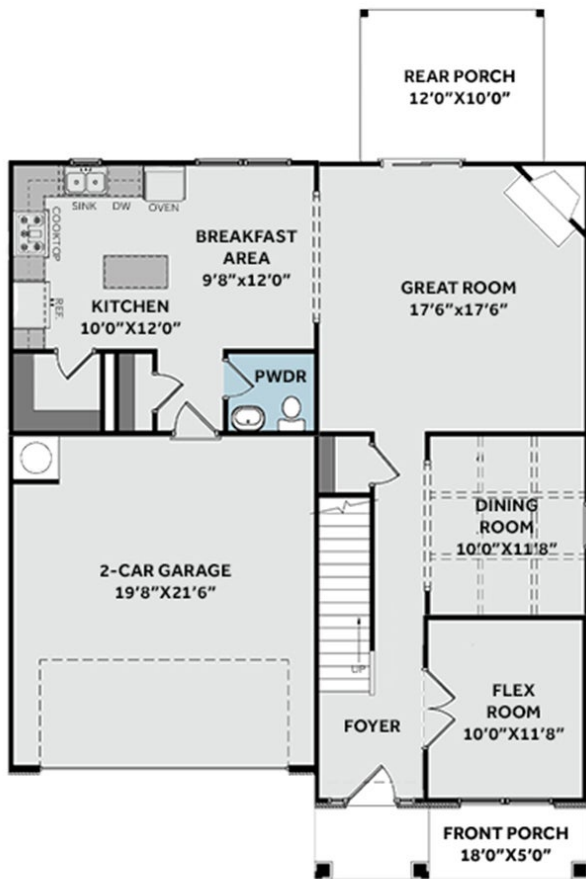

Elevation F

2,642 Sq Ft

2.0 Story

4 Beds

2.5 Baths

2 Car Garage

Primary Bedroom: Up

## About 189 Rough Ridge Trail

- Flex room with full-lite french doors off of the foyer.
- Open Great Room features corner gas log fireplace with decorative mantle and granite surround in "Absolute Black; Covered porch is easily accessible through sliding glass door in the great room.
- Kitchen with island and breakfast area, quartz countertops in "Elegance", subway tile backsplash in "Desert Gray" set in a herringbone pattern, white shaker cabinets with island cabinets painted in "Dovetail", sink with views to the backyard, and corner pantry; Stainless steel microwave, dishwasher, and gas range.

## FIRST FLOOR

## SECOND FLOOR