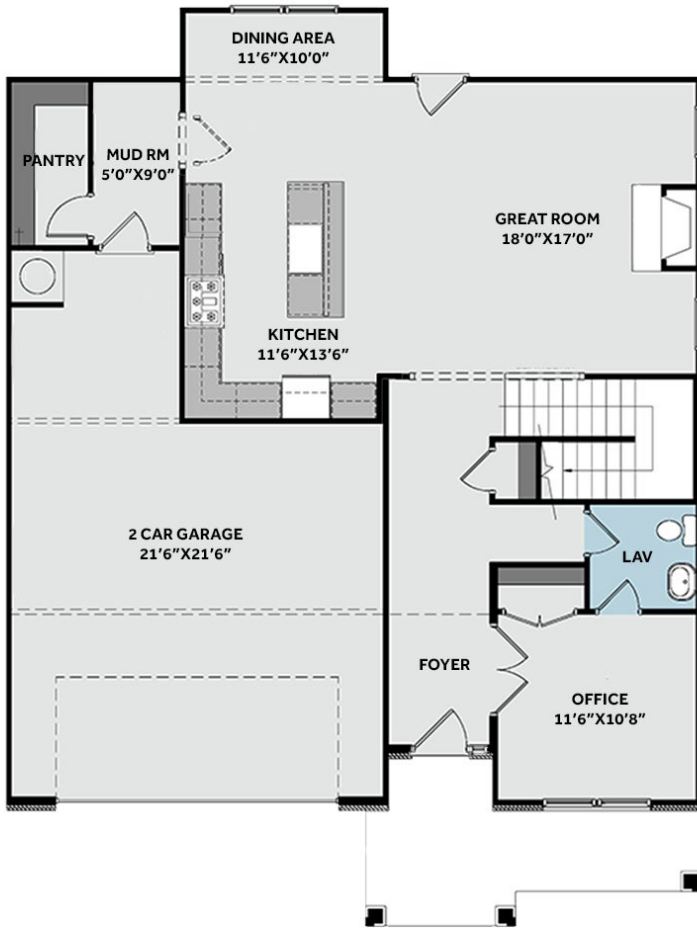

## About 195 Rough Ridge Trail

- Home office on the first floor featuring French doors, a closet, and direct access to the hallway bathroom.
- Open great room with floating mantle stained in "Grey Chestnut" over a gas log fireplace; Rear covered porch is easily accessible through the great room.
- Kitchen open to great room with island and dining area, quartz countertops in "New Willow White", white shaker cabinets, and natural stone herringbone mosaic tile backsplash; Stainless steel microwave, dishwasher, and gas range.

## FIRST FLOOR

## SECOND FLOOR