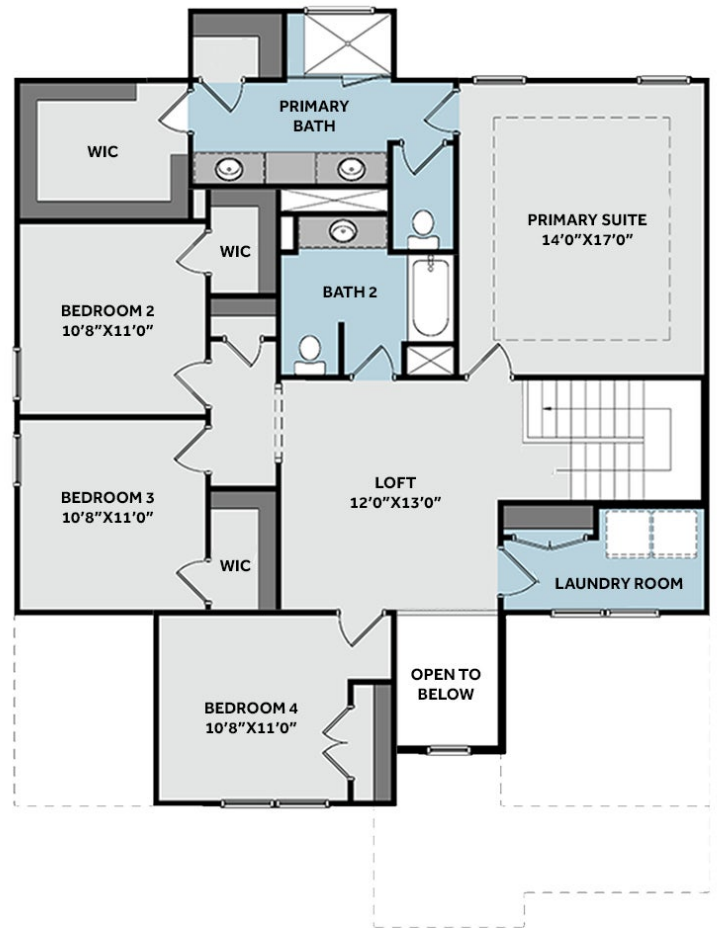

SECOND FLOOR

Prices, plans, dimensions, features, specifications, materials, and availability of homes or communities are subject to change without notice or obligation. Illustrations are artists depictions only and may differ from completed improvements. All prices subject to change without notice. Please contact your sales associate before writing an offer.