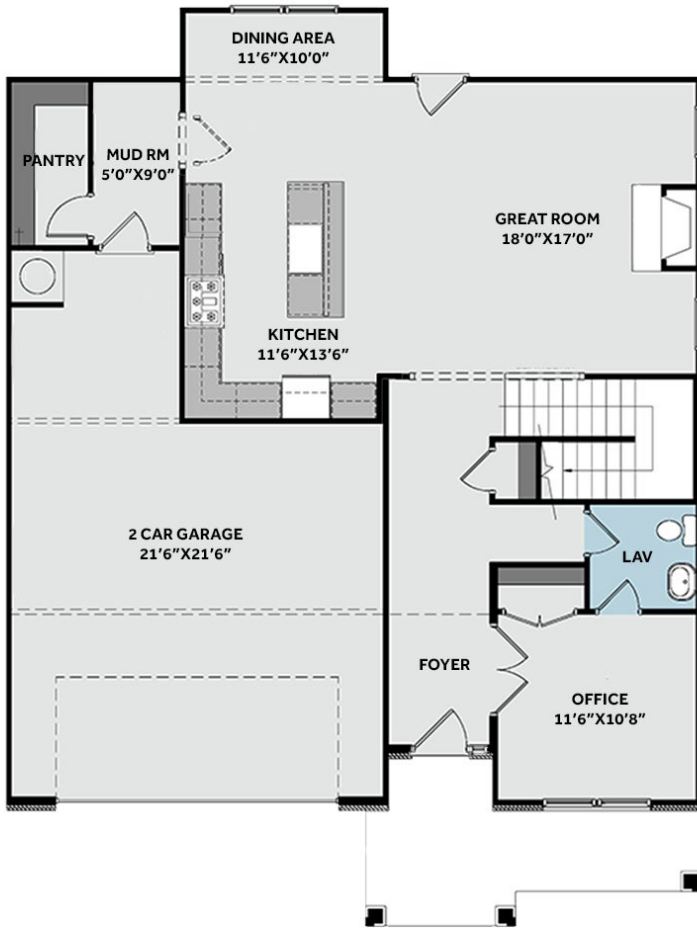

FIRST FLOOR