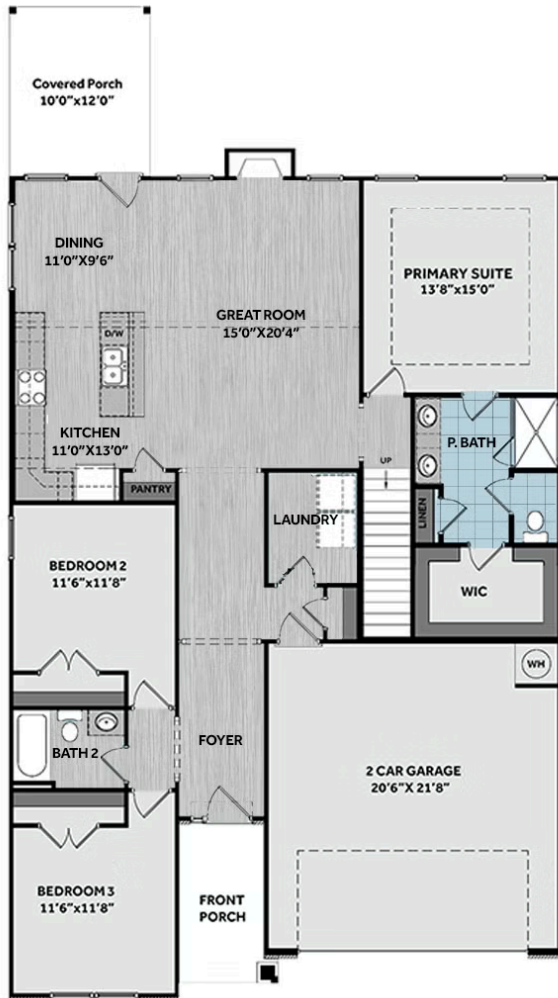

Elevation F - Artistic Rendering for representation purposes only

2,090 Sq Ft

1.5 Story

4 Beds

3.0 Baths

2 Car Garage

Primary Bedroom: Down

## About 207 Rough Ridge Trail

- The Garland home offers an inviting open-concept great room featuring a vaulted ceiling with a faux wood beam detail, and a gas log fireplace with a decorative mantle and granite surround in "Absolute Black"
- The kitchen is thoughtfully designed with an island and sink overlooking the great room, quartz countertops in "New Willow White," a natural stone herringbone mosaic backsplash, white shaker cabinets, a pantry, and stainless steel appliances, including a microwave, dishwasher, and gas range.

## FIRST FLOOR

## SECOND FLOOR