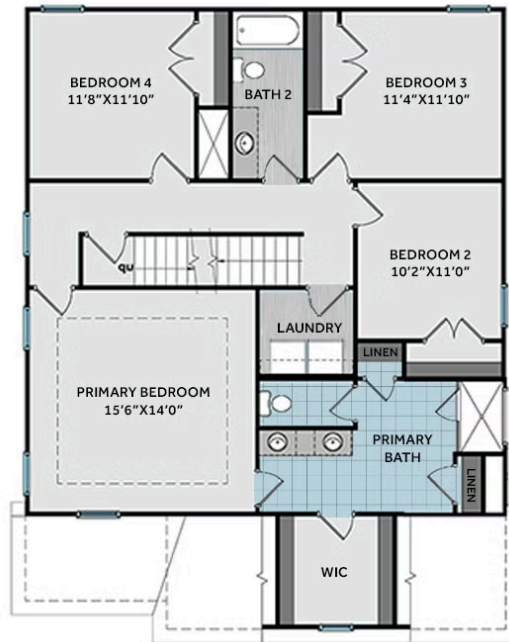

2,424 Sq Ft

2.0 Story

4 Beds

2.5 Baths

2 Car Garage

Primary Bedroom: Up

About 258 Rough Ridge Trail

***Limited Time Offer! Get \$10,000 as a "Use As You Choose" builder incentive to be used toward closing costs, rate buydown, design studio upgrades and/or price reduction! Conditions apply—contact a builder rep. for details.**

- This open floorplan features a spacious great room with a gas log fireplace with a mantle and black granite surround.
- The kitchen features an island with a breakfast nook extension, quartz countertops in "New Willow

FIRST FLOOR

SECOND FLOOR

THIRD FLOOR