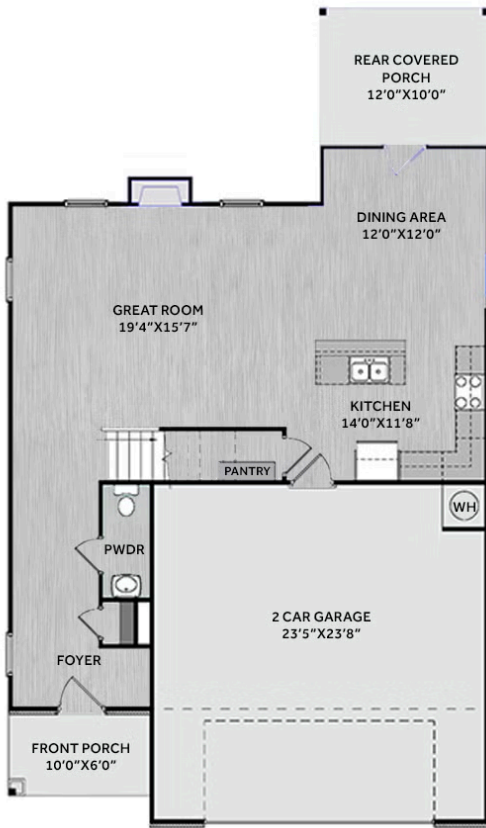

2,424 Sq Ft

2.0 Story

4 Beds

2.5 Baths

2 Car Garage

Primary Bedroom: Up

About 258 Rough Ridge Trail

***Limited Time Offer! Get \$10,000 as a "Use As You Choose" builder incentive to be used toward closing costs, rate buydown, design studio upgrades and/or price reduction! Conditions apply—contact a builder rep. for details.**

- This open floorplan features a spacious great room with a gas log fireplace with a mantle and black granite surround.
- The kitchen features an island with a breakfast nook extension, quartz countertops in "New Willow

FIRST FLOOR

SECOND FLOOR

THIRD FLOOR