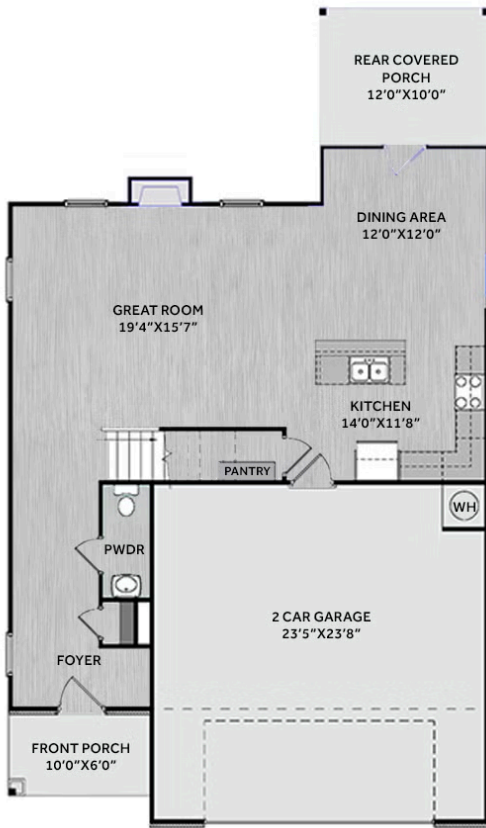

## About 258 Rough Ridge Trail

- This open floorplan features a spacious great room with a gas log fireplace with a mantle and black granite surround.
- The kitchen features an island with a breakfast nook extension, quartz countertops in "New Willow White," white shaker cabinets, a white subway tile backsplash, pantry, breakfast area, and stainless steel appliances including a microwave, dishwasher, and gas range.
- The breakfast area leads to a rear-covered porch—ideal for entertaining.
- A half-bath and a convenient coat closet are located just off the foyer.

## FIRST FLOOR

## SECOND FLOOR

## THIRD FLOOR