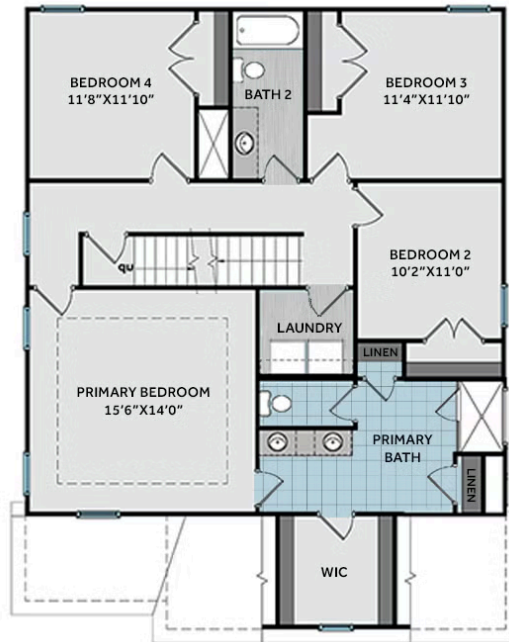

## About 258 Rough Ridge Trail

- This open floorplan features a spacious great room with a gas log fireplace with a mantle and black granite surround.
- The kitchen features an island with a breakfast nook extension, quartz countertops in "New Willow White," white shaker cabinets, a white subway tile backsplash, pantry, breakfast area, and stainless steel appliances including a microwave, dishwasher, and gas range.
- The breakfast area leads to a rear-covered porch—ideal for entertaining.
- A half-bath and a convenient coat closet are located just off the foyer.

## FIRST FLOOR

## SECOND FLOOR

## THIRD FLOOR