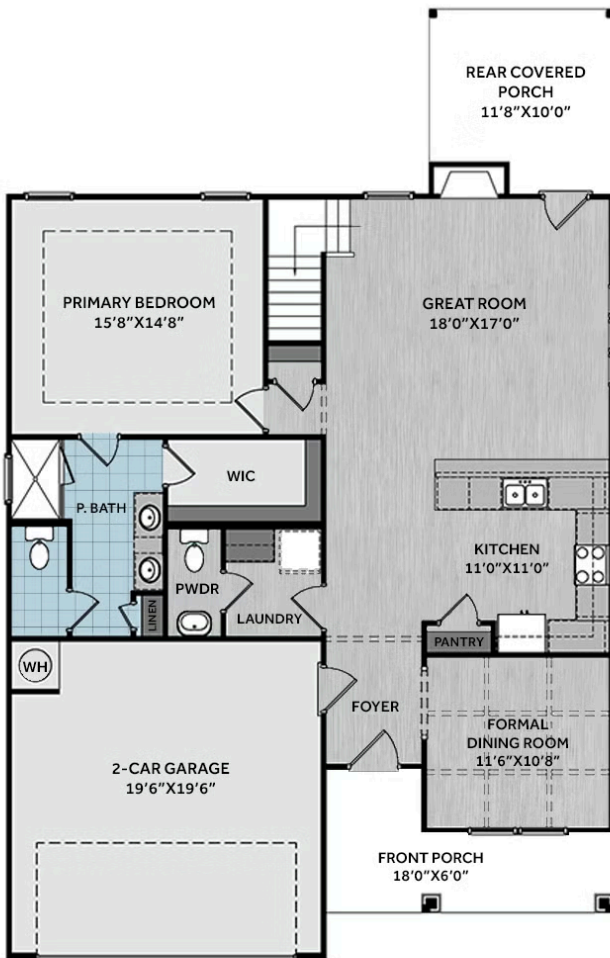

2,358 Sq Ft

2.0 Story

4 Beds

2.5 Baths

2 Car Garage

Primary Bedroom: Down

About 298 Rough Ridge Trail

- This home features a formal dining room off the foyer, painted in SW "Naval", with a coffered ceiling and wainscoting accents.
- A laundry room, with cabinetry and stacked washer/dryer hookups, sits near the garage entry, next to a convenient half-bath.
- The kitchen offers "New Willow White" quartz countertops, white shaker cabinets, ceramic tile backsplash, bar seating, a pantry, and stainless steel appliances.
- The open great room includes a gas log fireplace with a decorative mantel and black granite

FIRST FLOOR

SECOND FLOOR