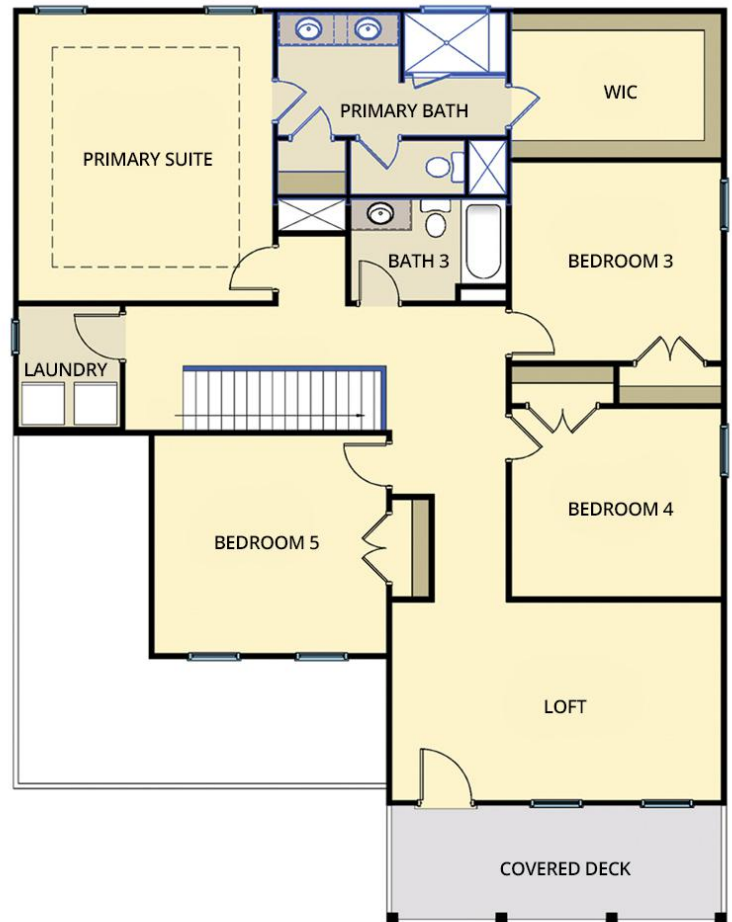

SECOND FLOOR

Prices, plans, dimensions, features, specifications, materials, and availability of homes or communities are subject to change without notice or obligation. Illustrations are artists depictions only and may differ from completed improvements. All prices subject to change without notice. Please contact your sales associate before writing an offer.