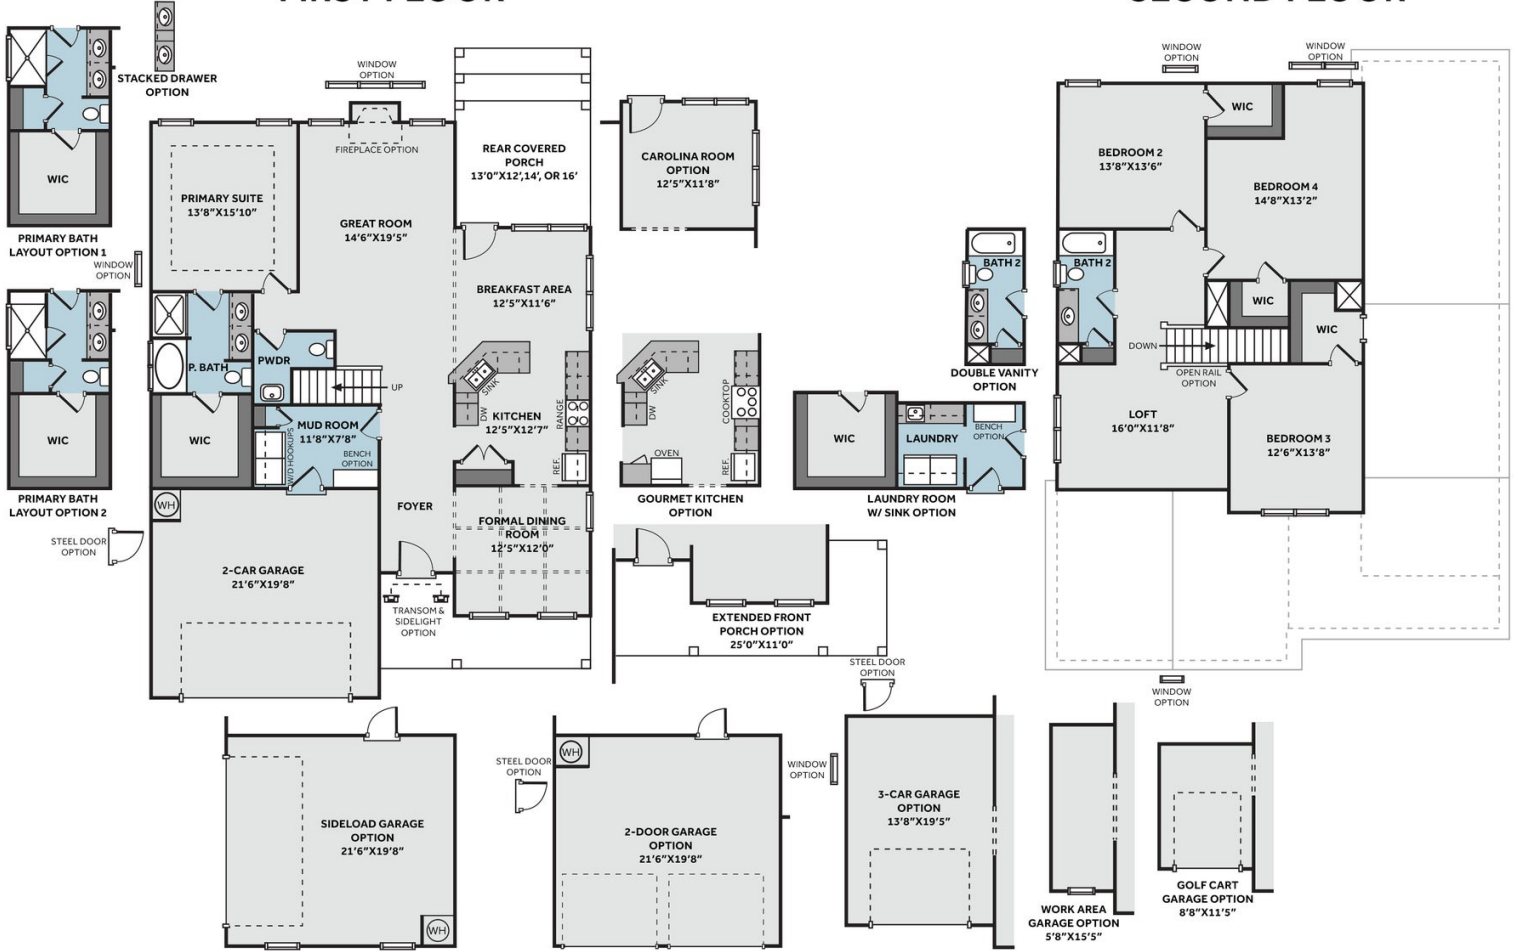

About 1262 Tillery Drive

- Primary suite on the first floor with tray ceiling and crown molding; Primary bath with access to walk-in closet with wood shelving, dual sinks with quartz countertop in "Niagara", white shaker cabinets with center drawer stack, tile shower, linen closet, and tile flooring.
- Great room with gas log fireplace with decorative mantle and granite surround in "Absolute Black".
- Carolina room with access to covered deck and grill deck.
- Formal dining room painted in Sherwin Williams "Homburg Gray" with coffered ceiling and wainscoting detail.

THE GRANVILLE
CC2680

FIRST FLOOR

SECOND FLOOR

Prices, plans, dimensions, features, specifications, materials, and availability of homes or communities are subject to change without notice or obligation. Illustrations are artists depictions only and may differ from completed improvements. All prices subject to change without notice. Please contact your sales associate before writing an offer.