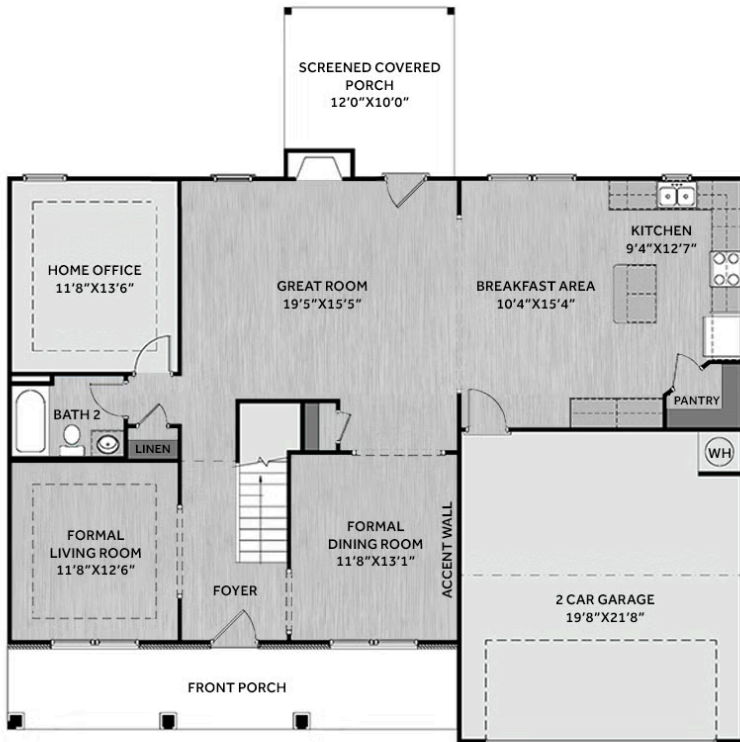

## About 625 Watauga Lane

- Just off the foyer, you'll find a formal living space with a tray ceiling and crown molding, along with a dining room across from it showcasing a traditional panel accent wall painted in SW "Iron Ore."
- A private home office and full bathroom are conveniently located off the great room.
- The great room features an inviting electric log fireplace with a "Loft Pine" stained mantel and flows seamlessly into the kitchen and breakfast area.
- The rear screened-in porch is easily accessible through the great room.
- The kitchen boasts "Trigato" quartz countertops, white shaker cabinets with a "Cavern" accent

## FIRST FLOOR

## SECOND FLOOR