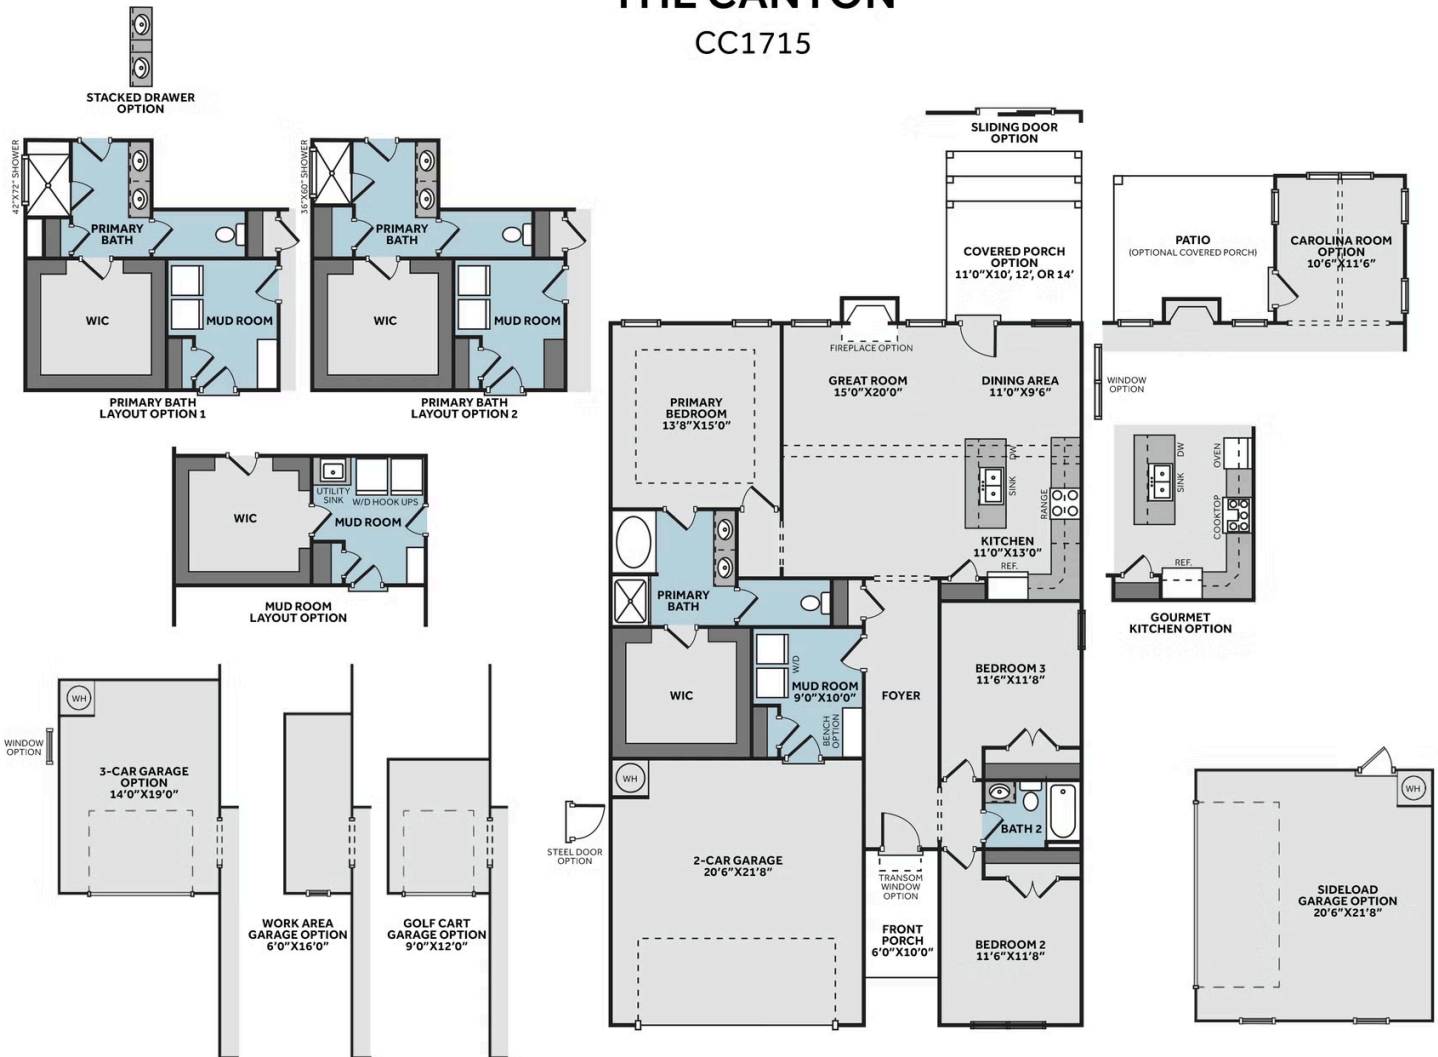

THE CANTON
CC1715

Prices, plans, dimensions, features, specifications, materials, and availability of homes or communities are subject to change without notice or obligation. Illustrations are artists depictions only and may differ from completed improvements. All prices subject to change without notice. Please contact your sales associate before writing an offer.