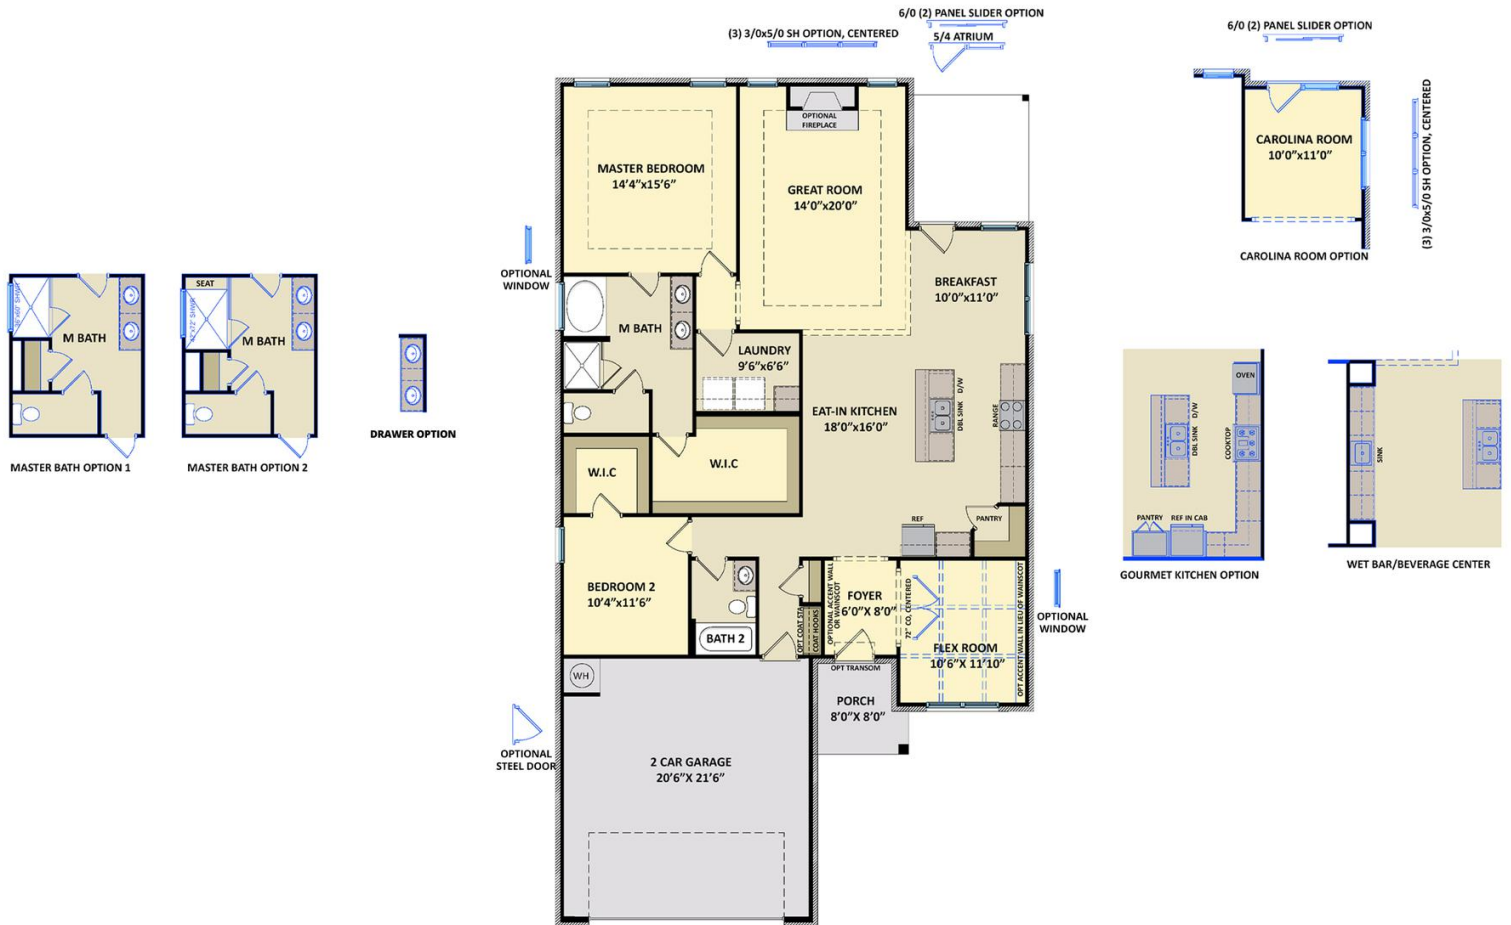

The Hanover
CC1864

Prices, plans, dimensions, features, specifications, materials, and availability of homes or communities are subject to change without notice or obligation. Illustrations are artists depictions only and may differ from completed improvements. All prices subject to change without notice. Please contact your sales associate before writing an offer.