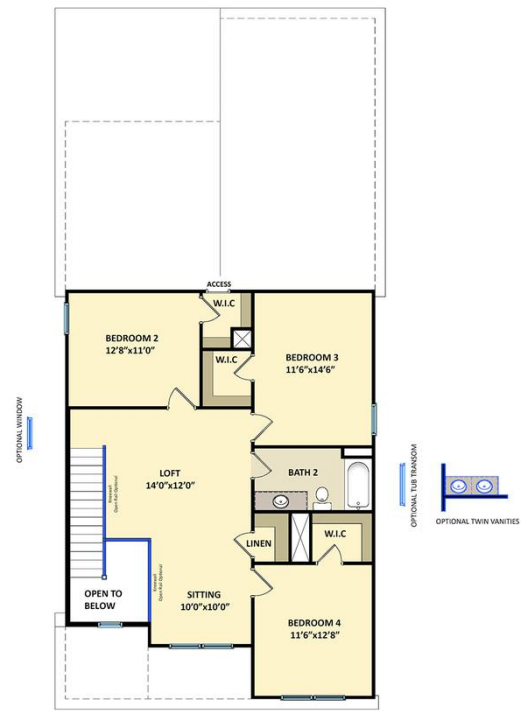

2,308 Sq. Ft.

2 Stories

4 Bed

2.5 Bath

Master Bed: Down

About Fontana

- Kitchen with island and pantry cabinet
- Great room with optional gas log fireplace and access to optional covered porch or patio.
- First-floor primary suite with tray ceiling, dual sinks, private water closet, walk-in closet, optional center drawer stack in vanity, garden tub and separate shower.
- Mudroom with washer dryer connections and built-in coat station
- Second floor with 3 additional bedrooms all with walk-in closets! Hall access to full bathroom with dual vanities and tub/shower combination.

...Read More Online

Elevation K

The Fontana

CC2308

FIRST FLOOR

SECOND FLOOR

Prices, plans, dimensions, features, specifications, materials, and availability of homes or communities are subject to change without notice or obligation. Illustrations are artists depictions only and may differ from completed improvements. All prices subject to change without notice. Please contact your sales associate before writing an offer.