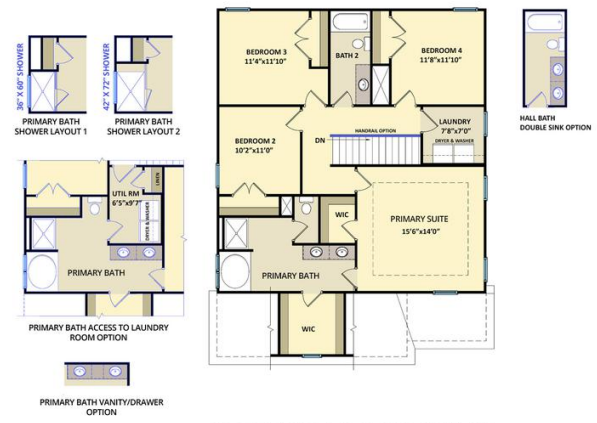

2.5 Baths

3 Car Garage

Primary Bedroom: Up

About 248 Enfield Drive

- Great room with gas log fireplace with decorative mantle and granite surround in "Absolute Black".
- Open kitchen features island, granite countertop in "Luna Pearl", subway tile backsplash in "Arctic White" set in a brick pattern, white shaker cabinets, pantry, and extended breakfast area with views to the backyard; Stainless steel microwave, dishwasher, and smooth top range.
- Covered porch is easily accessible through the dining area.
- Half bath with pedestal sink and tile flooring.

The Bailey
CC2136

FIRST FLOOR

SECOND FLOOR

SECOND FLOOR WITH BONUS ROOM

Prices, plans, dimensions, features, specifications, materials, and availability of homes or communities are subject to change without notice or obligation. Illustrations are artists depictions only and may differ from completed improvements. All prices subject to change without notice. Please contact your sales associate before writing an offer.