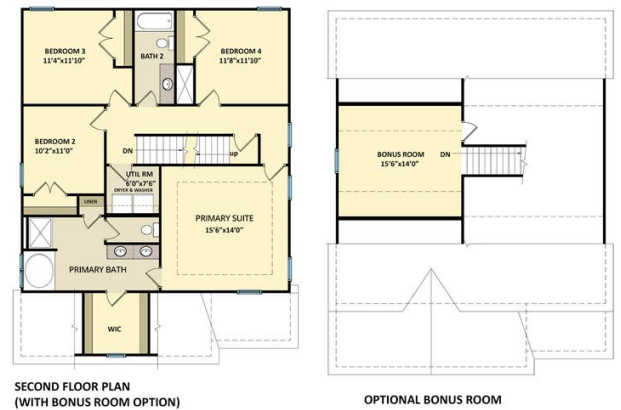

2.5 Baths

3 Car Garage

Primary Bedroom: Up

About 248 Enfield Drive

- Great room with gas log fireplace with decorative mantle and granite surround in "Absolute Black".
- Open kitchen features island, granite countertop in "Luna Pearl", subway tile backsplash in "Arctic White" set in a brick pattern, white shaker cabinets, pantry, and extended breakfast area with views to the backyard; Stainless steel microwave, dishwasher, and smooth top range.
- Covered porch is easily accessible through the dining area.
- Half bath with pedestal sink and tile flooring.

The Bailey
CC2136

FIRST FLOOR

SECOND FLOOR

SECOND FLOOR WITH BONUS ROOM

Prices, plans, dimensions, features, specifications, materials, and availability of homes or communities are subject to change without notice or obligation. Illustrations are artists depictions only and may differ from completed improvements. All prices subject to change without notice. Please contact your sales associate before writing an offer.