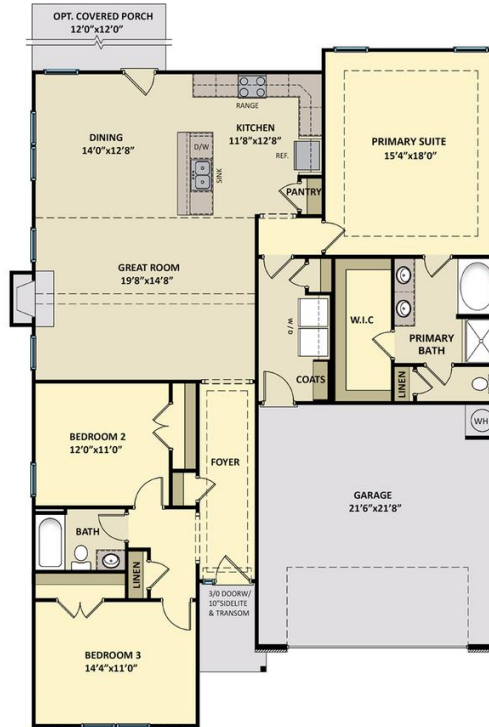

Elevation F

1,811 Sq Ft

1.0 Story

3 Beds

2.0 Baths

2 Car Garage

Primary Bedroom: Down

## About 113 Country Ridge Lane

- Open great room with cathedral ceiling with faux beam detail and gas fireplace with decorative mantle with granite surround in "Absolute Black".
- Gourmet Kitchen features island with sink overlooking the dining area, granite countertops in "New Caledonia", subway tile backsplash in "Arctic White" set in a brick pattern, white shaker cabinets, discreet built-in pull-out trash can cabinet, and corner pantry; Stainless steel microwave, dishwasher, double wall oven, and smooth cooktop.
- Dining area with access to covered deck with grill deck.

The Henley  
CC1811

CAROLINA ROOM OPTION

GOURMET KITCHEN OPTION

Prices, plans, dimensions, features, specifications, materials, and availability of homes or communities are subject to change without notice or obligation. Illustrations are artists depictions only and may differ from completed improvements. All prices subject to change without notice. Please contact your sales associate before writing an offer.