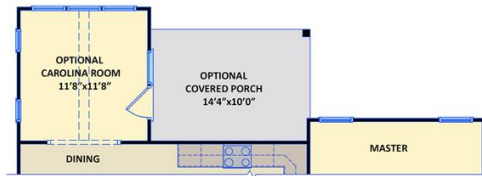

The Henley
CC1811

CAROLINA ROOM OPTION