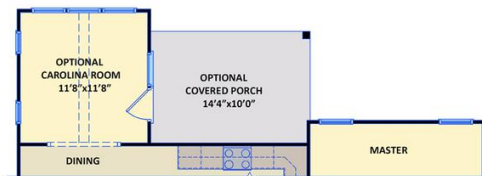

The Henley
CC1811

CAROLINA ROOM OPTION