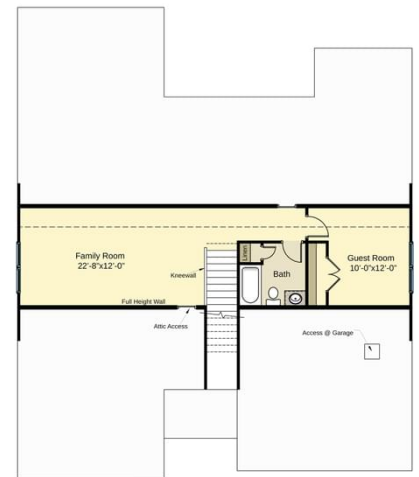

Prices, plans, dimensions, features, specifications, materials, and availability of homes or communities are subject to change without notice or obligation. Illustrations are artists depictions only and may differ from completed improvements. All prices subject to change without notice. Please contact your sales associate before writing an offer.