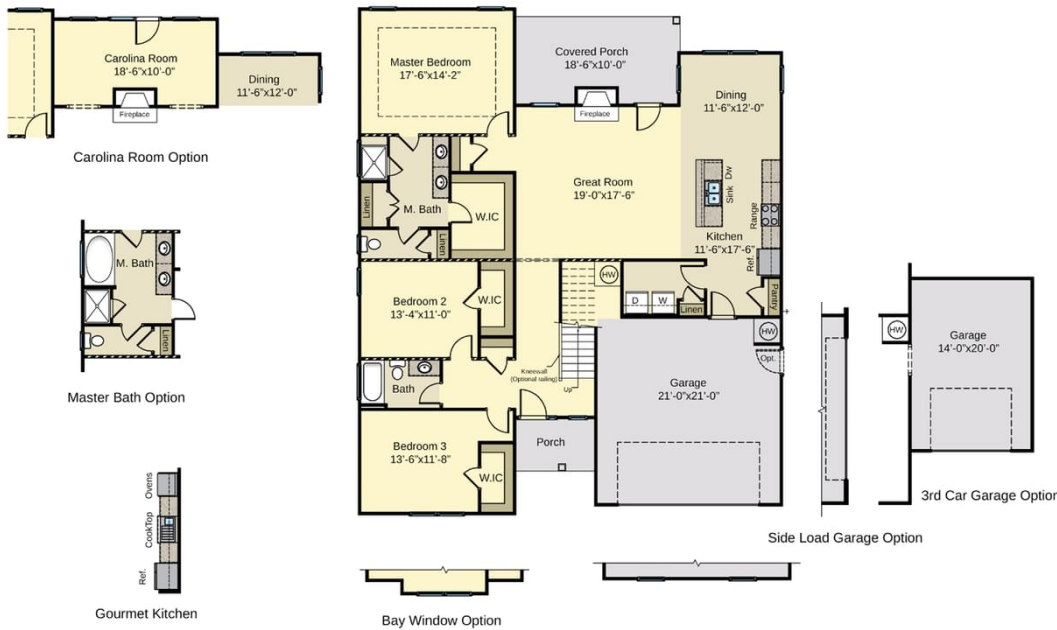

The Arbor
CC2544

FIRST FLOOR

SECOND FLOOR