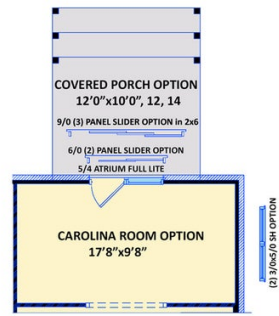

The Southport
CC1983

FIRST FLOOR