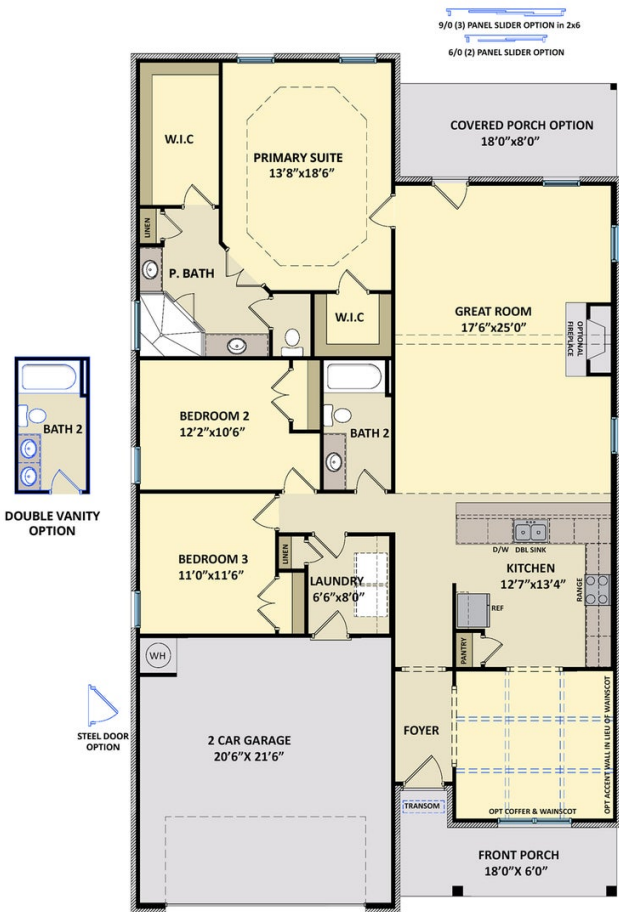

The Southport
CC1983

FIRST FLOOR