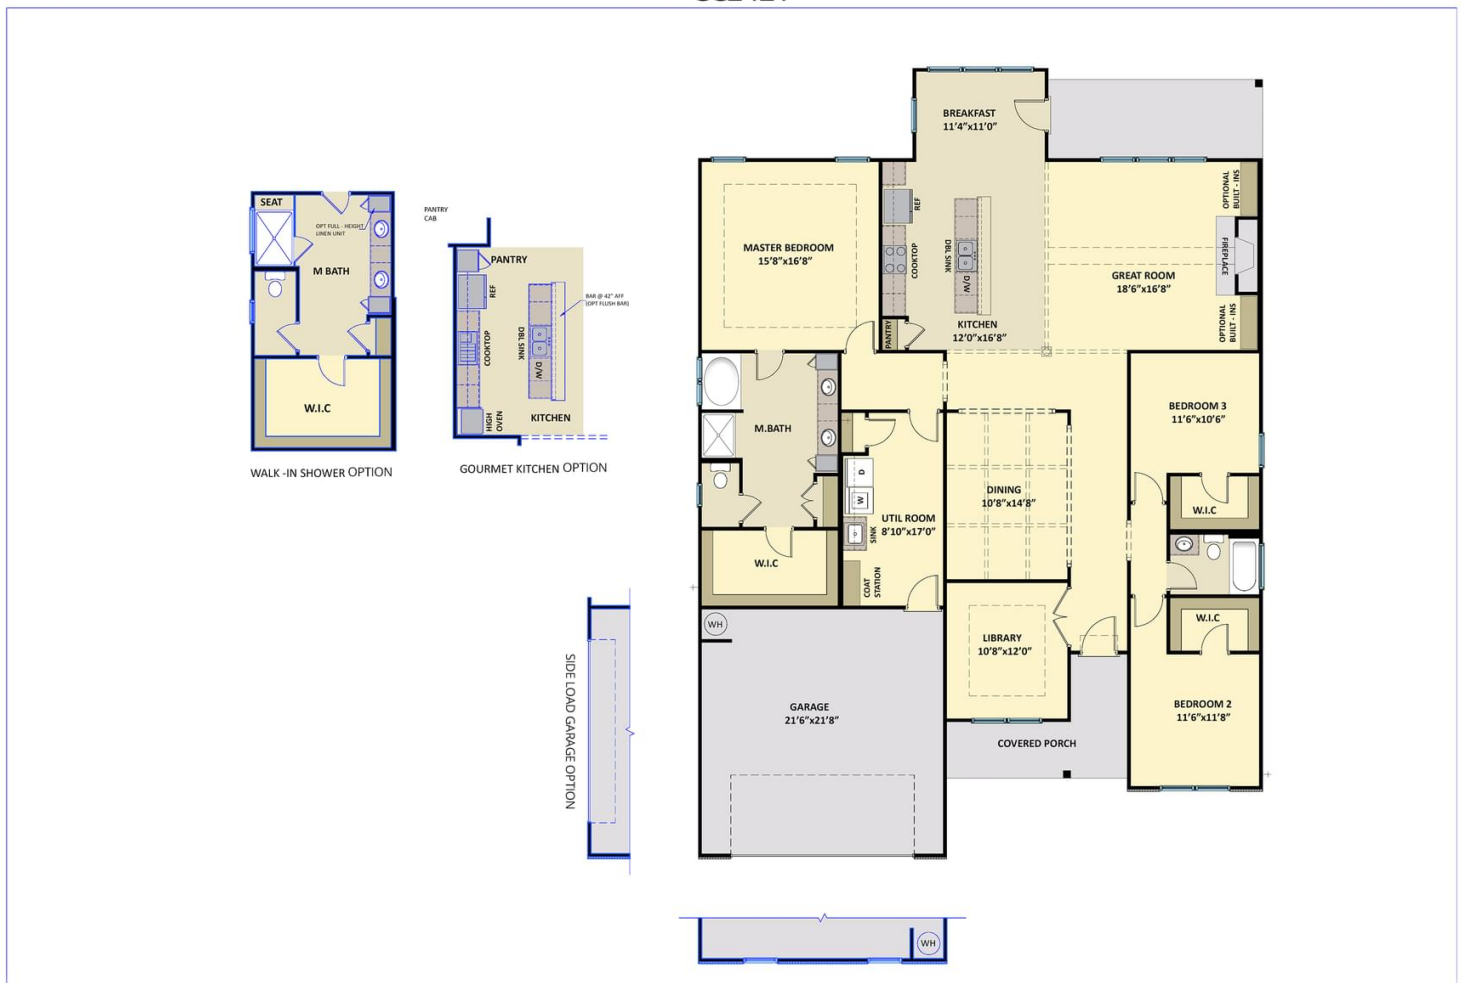

The Calabash
CC2421

Prices, plans, dimensions, features, specifications, materials, and availability of homes or communities are subject to change without notice or obligation. Illustrations are artists depictions only and may differ from completed improvements. All prices subject to change without notice. Please contact your sales associate before writing an offer.