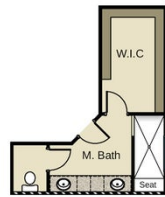

Primary Bedroom: Down

About 525 Pondpine Lane

- Great room with fireplace
- Gourmet kitchen features granite countertops, subway tile backsplash, white cabinets, stainless steel microwave, dishwasher, double wall ovens, and smooth cooktop, satin nickel finishes, island with sink overlooking the great room and breakfast area open to great room; spacious corner pantry
- Formal dining room with coffered ceiling and wainscoting detail option
- 2 piece crown molding
- Master suite with tray ceiling and crown molding, walk-in closet with sweater tower, spacious tile

ARCHIVED 9/20/2022

The Newton
 CC2592

FIRST FLOOR

Optional Gourmet Kitchen

Optional Walk - In Shwr

SECOND FLOOR

Prices, plans, dimensions, features, specifications, materials, and availability of homes or communities are subject to change without notice or obligation. Illustrations are artists depictions only and may differ from completed improvements. All prices subject to change without notice. Please contact your sales associate before writing an offer.