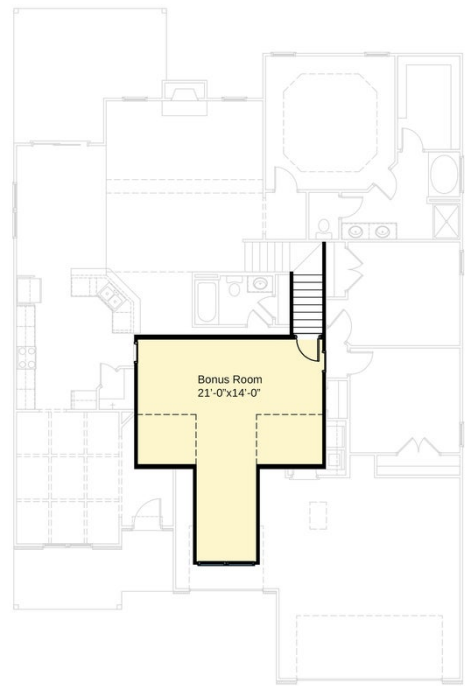

Primary Bedroom: Down

About 525 Pondpine Lane

- Great room with fireplace
- Gourmet kitchen features granite countertops, subway tile backsplash, white cabinets, stainless steel microwave, dishwasher, double wall ovens, and smooth cooktop, satin nickel finishes, island with sink overlooking the great room and breakfast area open to great room; spacious corner pantry
- Formal dining room with coffered ceiling and wainscoting detail option
- 2 piece crown molding
- Master suite with tray ceiling and crown molding, walk-in closet with sweater tower, spacious tile

ARCHIVED 9/20/2022

The Newton
 CC2592

FIRST FLOOR

Optional Gourmet Kitchen

Optional Walk - In Shwr

SECOND FLOOR

Prices, plans, dimensions, features, specifications, materials, and availability of homes or communities are subject to change without notice or obligation. Illustrations are artists depictions only and may differ from completed improvements. All prices subject to change without notice. Please contact your sales associate before writing an offer.