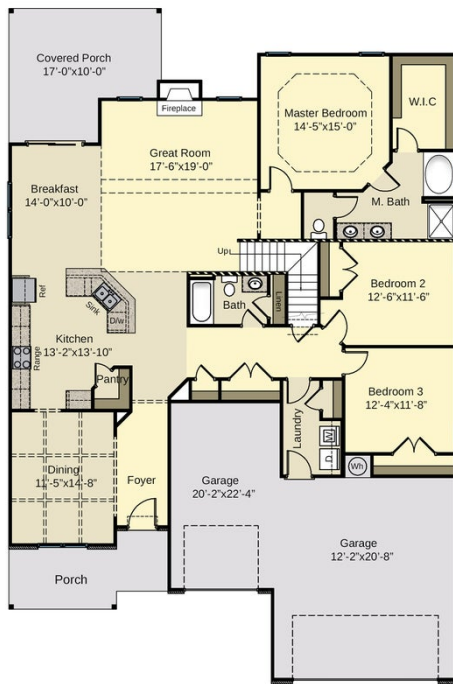

Primary Bedroom: Down

About 525 Pondpine Lane

- Great room with fireplace
- Gourmet kitchen features granite countertops, subway tile backsplash, white cabinets, stainless steel microwave, dishwasher, double wall ovens, and smooth cooktop, satin nickel finishes, island with sink overlooking the great room and breakfast area open to great room; spacious corner pantry
- Formal dining room with coffered ceiling and wainscoting detail option
- 2 piece crown molding
- Master suite with tray ceiling and crown molding, walk-in closet with sweater tower, spacious tile

ARCHIVED 9/20/2022

The Newton
 CC2592

FIRST FLOOR

Optional Gourmet Kitchen

Optional Walk - In Shwr

SECOND FLOOR

Prices, plans, dimensions, features, specifications, materials, and availability of homes or communities are subject to change without notice or obligation. Illustrations are artists depictions only and may differ from completed improvements. All prices subject to change without notice. Please contact your sales associate before writing an offer.