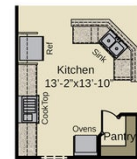

Primary Bedroom: Down

About 525 Pondpine Lane

- Great room with fireplace
- Gourmet kitchen features granite countertops, subway tile backsplash, white cabinets, stainless steel microwave, dishwasher, double wall ovens, and smooth cooktop, satin nickel finishes, island with sink overlooking the great room and breakfast area open to great room; spacious corner pantry
- Formal dining room with coffered ceiling and wainscoting detail option
- 2 piece crown molding
- Master suite with tray ceiling and crown molding, walk-in closet with sweater tower, spacious tile

ARCHIVED 9/20/2022

The Newton
 CC2592

FIRST FLOOR

Optional Gourmet Kitchen

Optional Walk - In Shwr

SECOND FLOOR

Prices, plans, dimensions, features, specifications, materials, and availability of homes or communities are subject to change without notice or obligation. Illustrations are artists depictions only and may differ from completed improvements. All prices subject to change without notice. Please contact your sales associate before writing an offer.