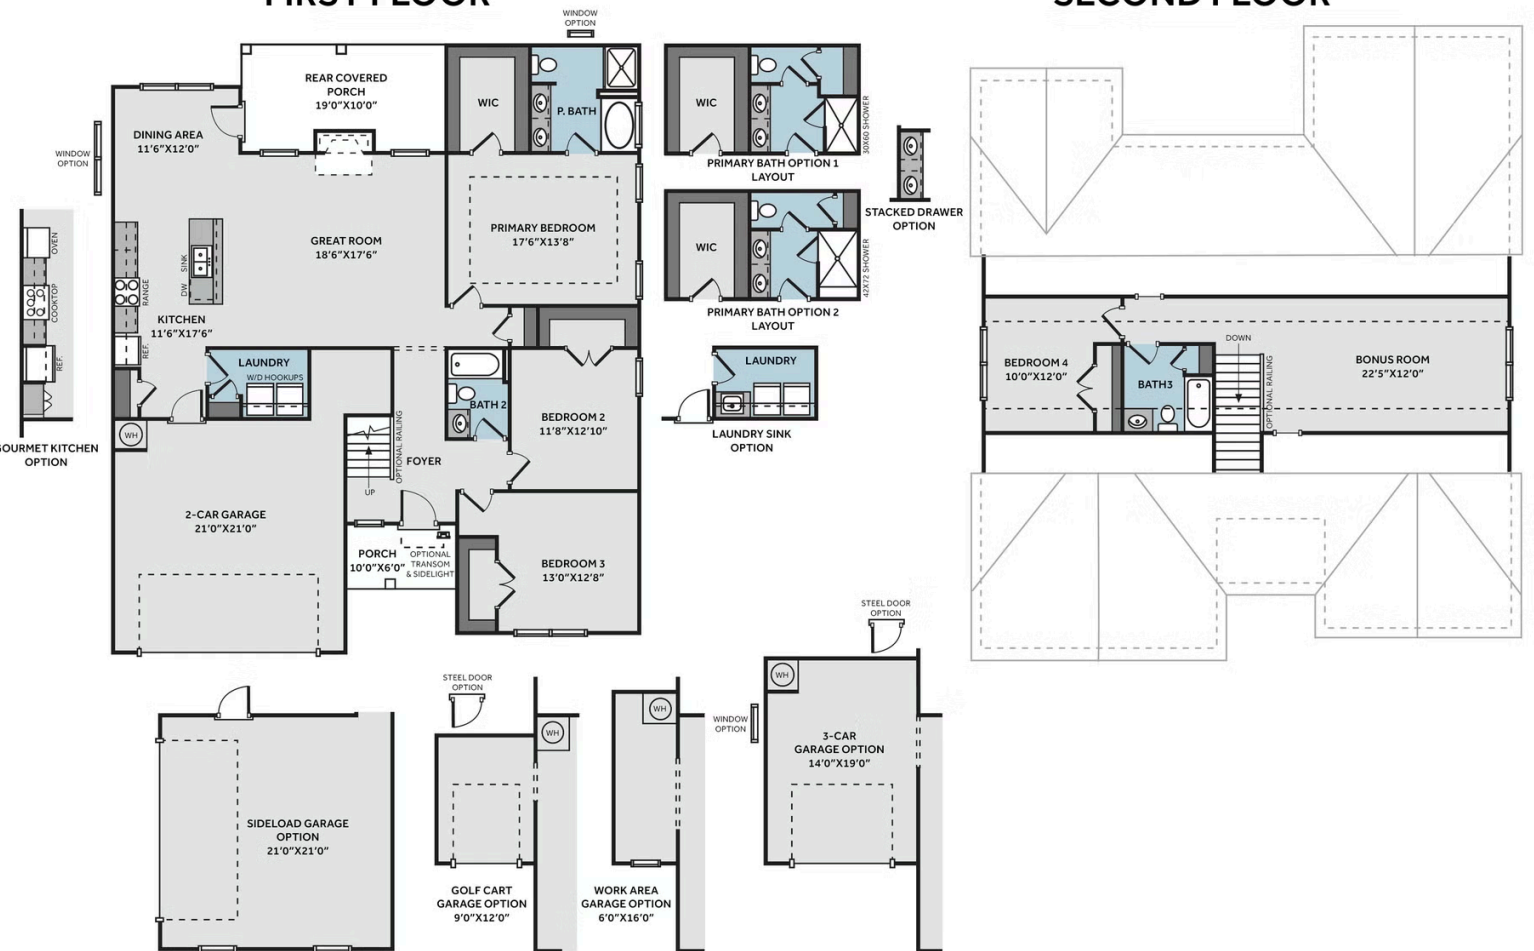

2,432 Sq. Ft.

1.5 Stories

4 Bed

3.0 Bath

Primary Bed: Down

## About Cambridge

- Great room with optional fireplace.
- Open kitchen with dining room with views to the backyard and double window option, island with sink overlooking the great room, and pantry; Gourmet kitchen appliance layout option with double wall ovens and cooktop
- First-floor laundry room in garage entry with linen closet, optional sink, and optional upper wall cabinets.
- Dining room with access to option rear covered porch.

...Read More Online

Elevation B

Elevation C

Elevation C - No Stone

**THE CAMBRIDGE**

CC1850

**FIRST FLOOR**

**SECOND FLOOR**