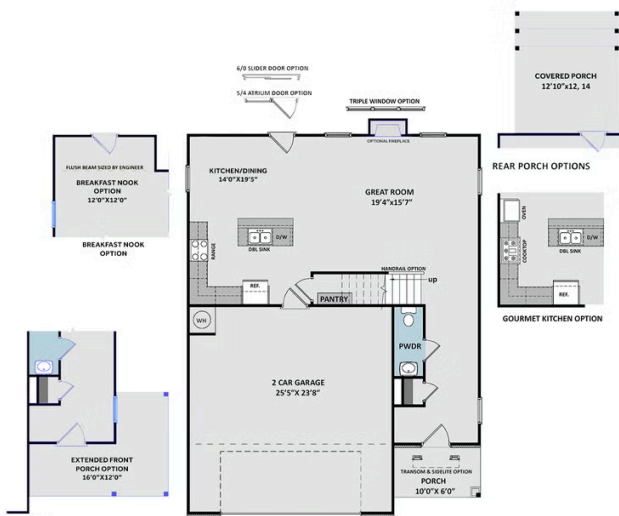

2,136 - 2,424 Sq. Ft.

2 Stories

4 Bed

2.5 Bath

Primary Bed: Up

About Bailey

- Great room with optional gas log fireplace
- Open kitchen with island and optional extended breakfast area with views to the backyard; Gourmet kitchen appliance layout option with double wall ovens and cooktop
- Optional rear porch with 3 door options
- Primary suite on the second floor with optional tray ceiling, walk-in closet, primary bath with dual sinks, private water closet, optional drawer stack in vanity, and 3 tub/shower layout options.
 - Standard option with garden tub and separate shower

...Read More Online

Elevation B

Elevation C

Elevation F

THE BAILEY

CC2136

FIRST FLOOR

SECOND FLOOR

SECOND FLOOR (with Bonus Room)