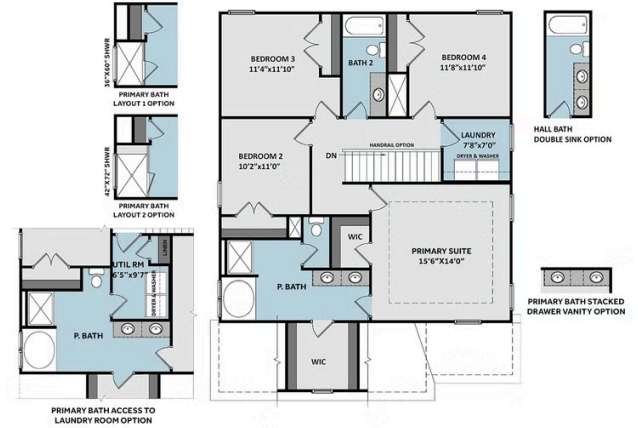

2,136 - 2,424 Sq. Ft.

2 Stories

4 Bed

2.5 Bath

Primary Bed: Up

About Bailey

- Great room with optional gas log fireplace
- Open kitchen with island and optional extended breakfast area with views to the backyard; Gourmet kitchen appliance layout option with double wall ovens and cooktop
- Optional rear porch with 3 door options
- Primary suite on the second floor with optional tray ceiling, walk-in closet, primary bath with dual sinks, private water closet, optional drawer stack in vanity, and 3 tub/shower layout options.
 - Standard option with garden tub and separate shower

...Read More Online

Elevation B

Elevation C

Elevation F

THE BAILEY

CC2136

FIRST FLOOR

SECOND FLOOR

SECOND FLOOR (with Bonus Room)