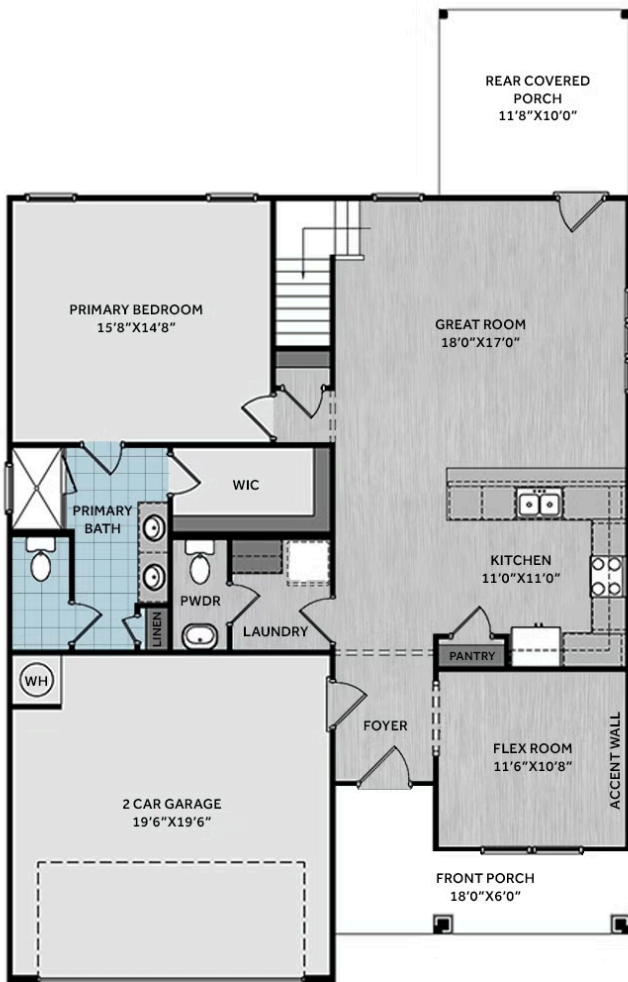

2,358 Sq. Ft.

2 Stories

4 Bed

2.5 Bath

Primary Bed: Down

About Camellia

- Upon entering the home, a formal dining room with optional coffered ceilings and wainscoting is located off of the foyer with access to the kitchen.
- The kitchen has plenty of countertop space with a sink overlooking the great room, bar seating, and a pantry.
- Off the foyer, a laundry room offers a stacked washer/dryer and access to a half-bath.
- The open great room features an optional fireplace along the back wall and access to the back patio OR optional covered porch. *Please note: Home cannot include the fireplace option without

...Read More Online

Embark Collection - Elevation A

***FLOORPLAN MAY VARY BY LOT**

FIRST FLOOR

SECOND FLOOR