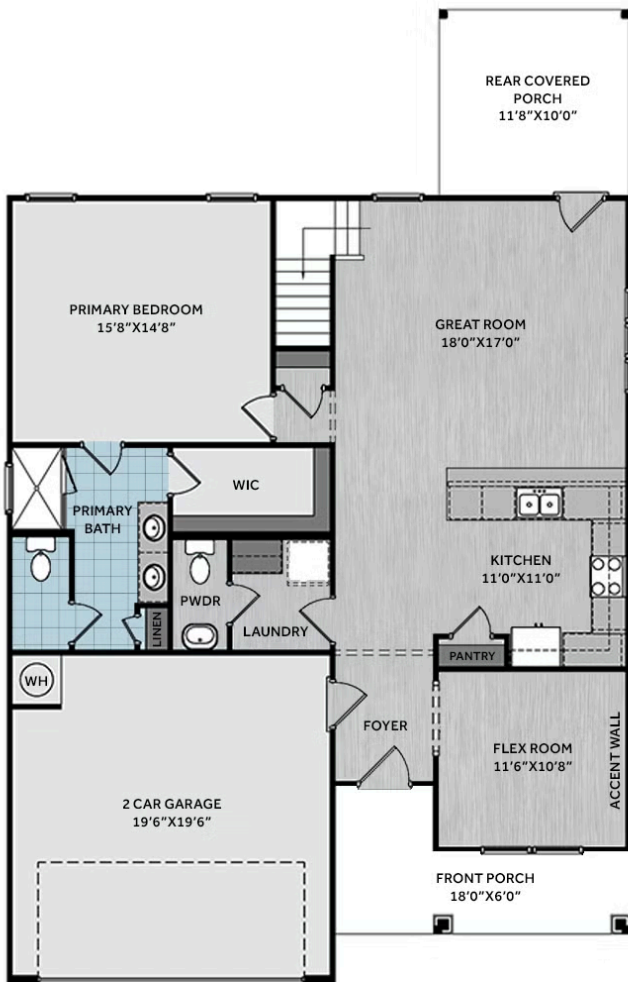

2,358 Sq. Ft.

2 Stories

4 Bed

2.5 Bath

Primary Bed: Down

About Camellia

- Upon entering the home, a formal dining room is located off of the foyer with access to the kitchen.
- The kitchen has plenty of countertop space with a sink overlooking the great room, bar seating, and a pantry.
- Off the foyer, a laundry room offers a stacked washer/dryer and access to a half-bath.
- The open great room features an optional fireplace along the back wall and access to the back patio OR optional covered porch. *Please note: Home cannot include the fireplace option without the covered porch.

...Read More Online

Elevation A

Elevation F

FIRST FLOOR

SECOND FLOOR