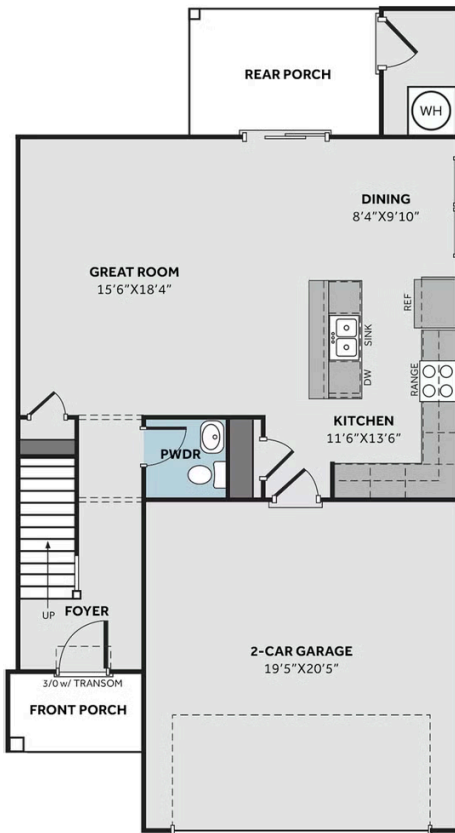

1,760 Sq. Ft.

2 Stories

3 Bed

2.5 Bath

Primary Bed: Up

About Patriot

Step into this thoughtfully designed townhome through a welcoming foyer with a convenient powder room, leading into an open-concept first floor designed for modern living. The spacious kitchen overlooks the great room and features a large island with seating, a pantry, and easy access to the garage. The adjacent dining area creates the perfect space for everyday meals and entertaining.

The great room opens to a covered rear porch with access to an exterior storage closet, providing additional outdoor living and storage space.

[...Read More Online](#)

Dogwood Elevation

EAGLE COVE TOWNHOME

TH1760

FIRST FLOOR

SECOND FLOOR