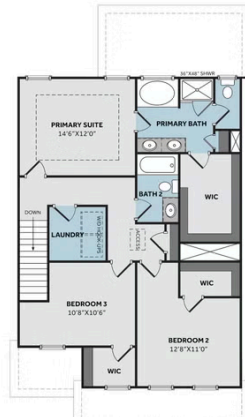

LAKE COVE TOWNHOME
TH1788

FIRST FLOOR

SECOND FLOOR

1,788 Sq. Ft.

3 Bed

2.5 Bath

Primary Bed: Up

About Valor

Step into this thoughtfully designed townhome through a welcoming foyer with a convenient powder room, leading into an open-concept first floor designed for modern living. The spacious kitchen overlooks the great room and features a large island with seating, a pantry, and easy access to the garage. The adjacent dining area creates the perfect space for everyday meals and entertaining.

The great room opens to a covered rear porch with access to an exterior storage closet, providing additional outdoor living and storage space.

[...Read More Online](#)

EAGLE COVE TOWNHOME

TH1788

FIRST FLOOR

SECOND FLOOR