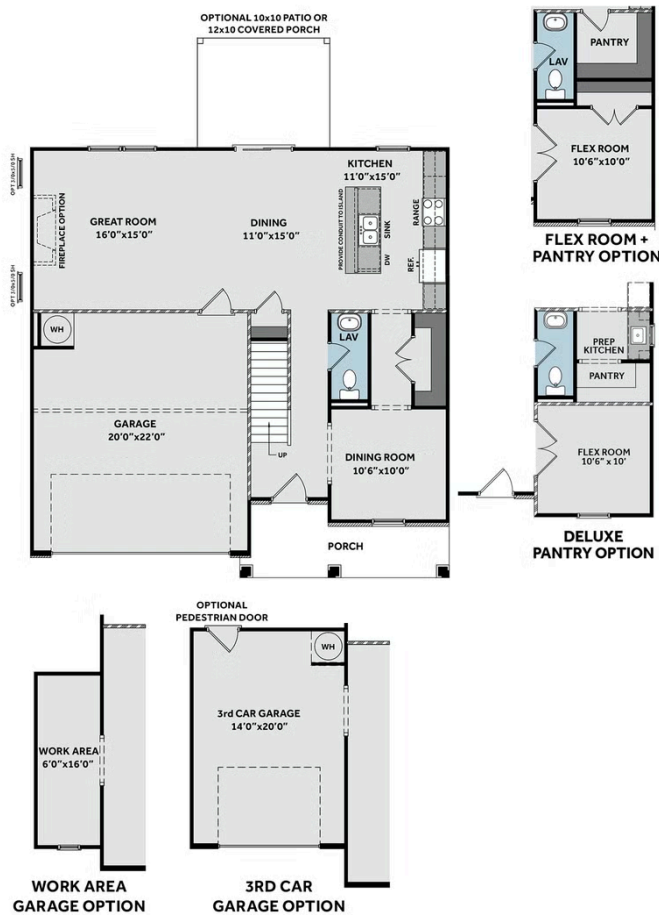

2,048 Sq. Ft.
2 Stories
3 Bed
2.5 Bath
Primary Bed: Up

About Graham

The Graham is a thoughtfully designed two-story home offering flexible spaces and customizable options to fit a variety of lifestyles. Just off the foyer, choose between a formal dining room with convenient kitchen access or a private flex room with double doors and a closet—ideal for a home office, playroom, or guest space. A powder room is also conveniently located near the entry.

The kitchen is designed for both everyday living and entertaining, featuring an eat-in island with bar seating, a
...Read More Online

Embark Collection-Elevation A

Embark Collection-Elevation F

EMBARK COLLECTION

THE GRAHAM

CC2058

FIRST FLOOR

SECOND FLOOR