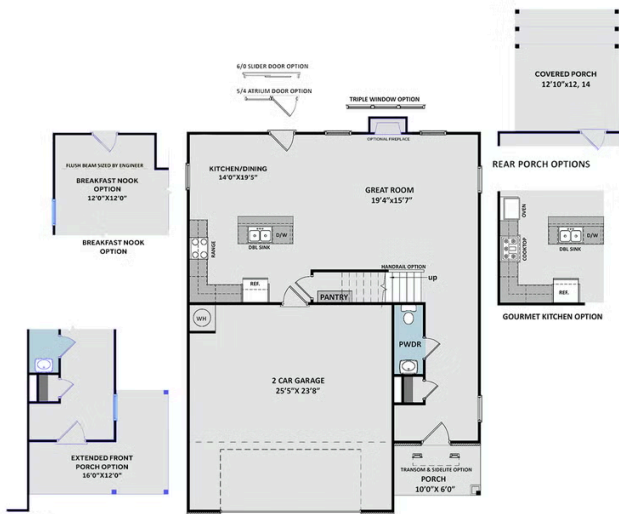

2,136 - 2,424 Sq. Ft.

2 Stories

4 Bed

2.5 Bath

Primary Bed: Up

## About Bailey

- Great room with optional gas log fireplace
- Open kitchen with island and optional extended breakfast area with views to the backyard; Gourmet kitchen appliance layout option with double wall ovens and cooktop
- Optional rear porch with 3 door options
- Primary suite on the second floor with optional tray ceiling, walk-in closet, primary bath with dual sinks, private water closet, optional drawer stack in vanity, and 3 tub/shower layout options.
  - Standard option with garden tub and separate shower

...Read More Online

Elevation B

Elevation C

Elevation F

**THE BAILEY**

CC2136

**FIRST FLOOR**

**SECOND FLOOR**

**SECOND FLOOR (with Bonus Room)**