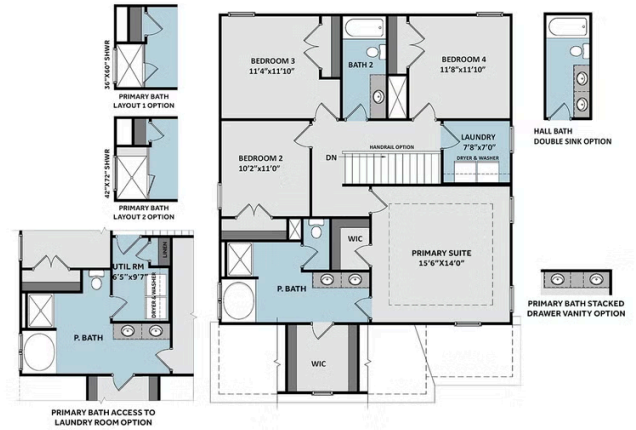

2,136 - 2,424 Sq. Ft.

2 Stories

4 Bed

2.5 Bath

Primary Bed: Up

## About Bailey

- Great room with optional gas log fireplace
- Open kitchen with island and optional extended breakfast area with views to the backyard; Gourmet kitchen appliance layout option with double wall ovens and cooktop
- Optional rear porch with 3 door options
- Primary suite on the second floor with optional tray ceiling, walk-in closet, primary bath with dual sinks, private water closet, optional drawer stack in vanity, and 3 tub/shower layout options.
  - Standard option with garden tub and separate shower

...Read More Online

Elevation B

Elevation C

Elevation F

**THE BAILEY**

CC2136

**FIRST FLOOR**

**SECOND FLOOR**

**SECOND FLOOR (with Bonus Room)**