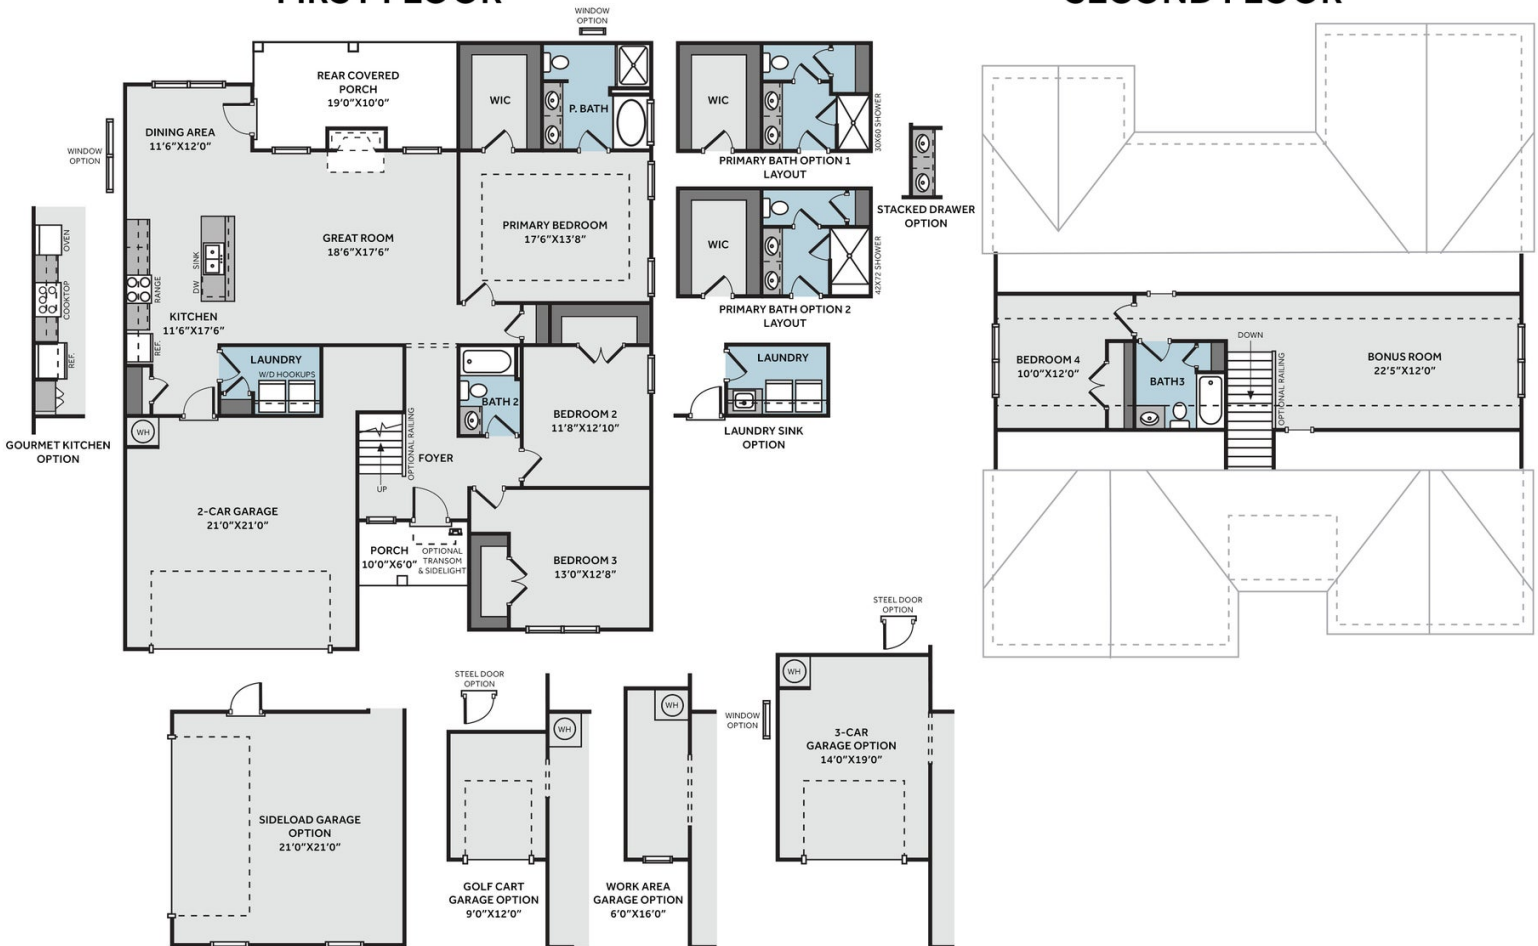

2,432 Sq. Ft.

1.5 Stories

4 Bed

3.0 Bath

Primary Bed: Down

## About Cambridge

- Great room with optional gas log fireplace.
- Open kitchen with dining room with views to the backyard and double window option, island with sink overlooking the great room, and pantry; Gourmet kitchen appliance layout option with double wall ovens and cooktop
- First-floor laundry room in garage entry with linen closet, optional sink, and optional upper wall cabinets.
- Dining room with access to option rear covered porch.

...Read More Online

Elevation B

Elevation C

Elevation B - NO DORMER

**THE CAMBRIDGE**

CC1850

**FIRST FLOOR**

**SECOND FLOOR**